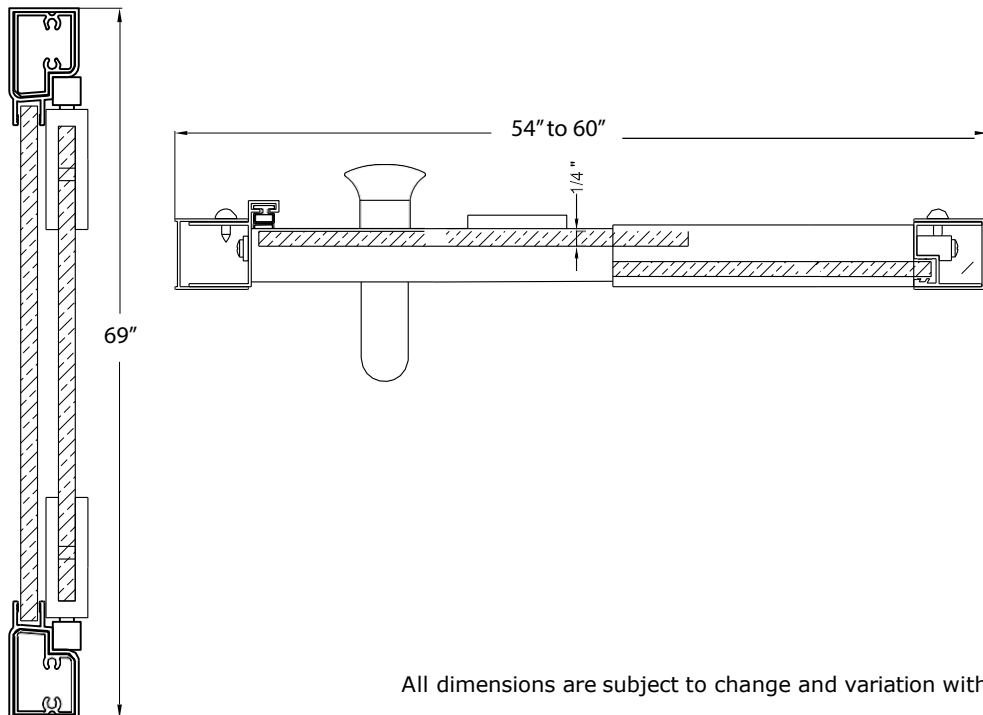

All dimensions are subject to change and variation without notice.

Revised 1/26/2022