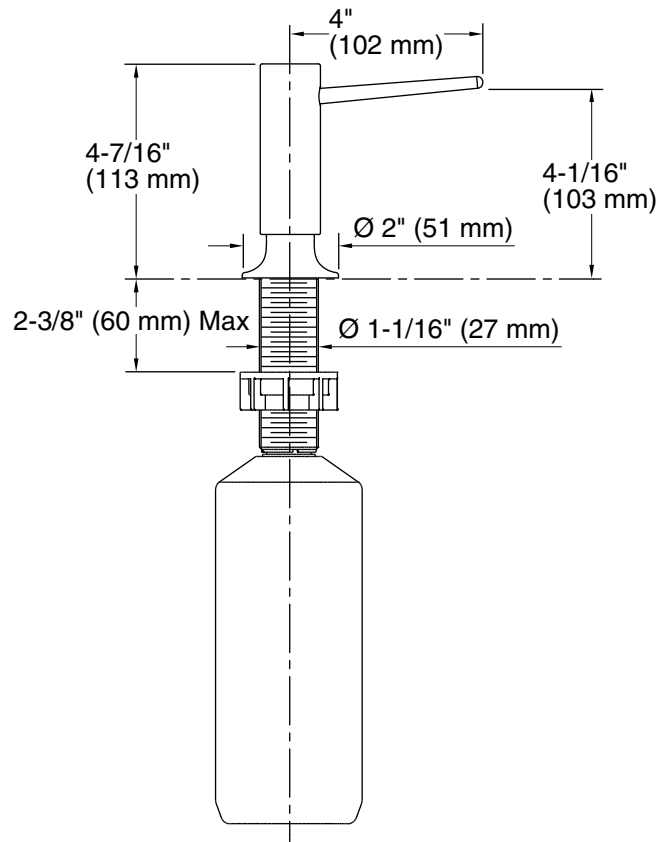

## Features

- Holds up to 16 ounces of soap or lotion; refillable from top.
- Greater thread length is suitable for use with thicker countertops.
- Coordinates with contemporary-style faucets.

### Technical Information

All product dimensions are nominal.

Material: Brass