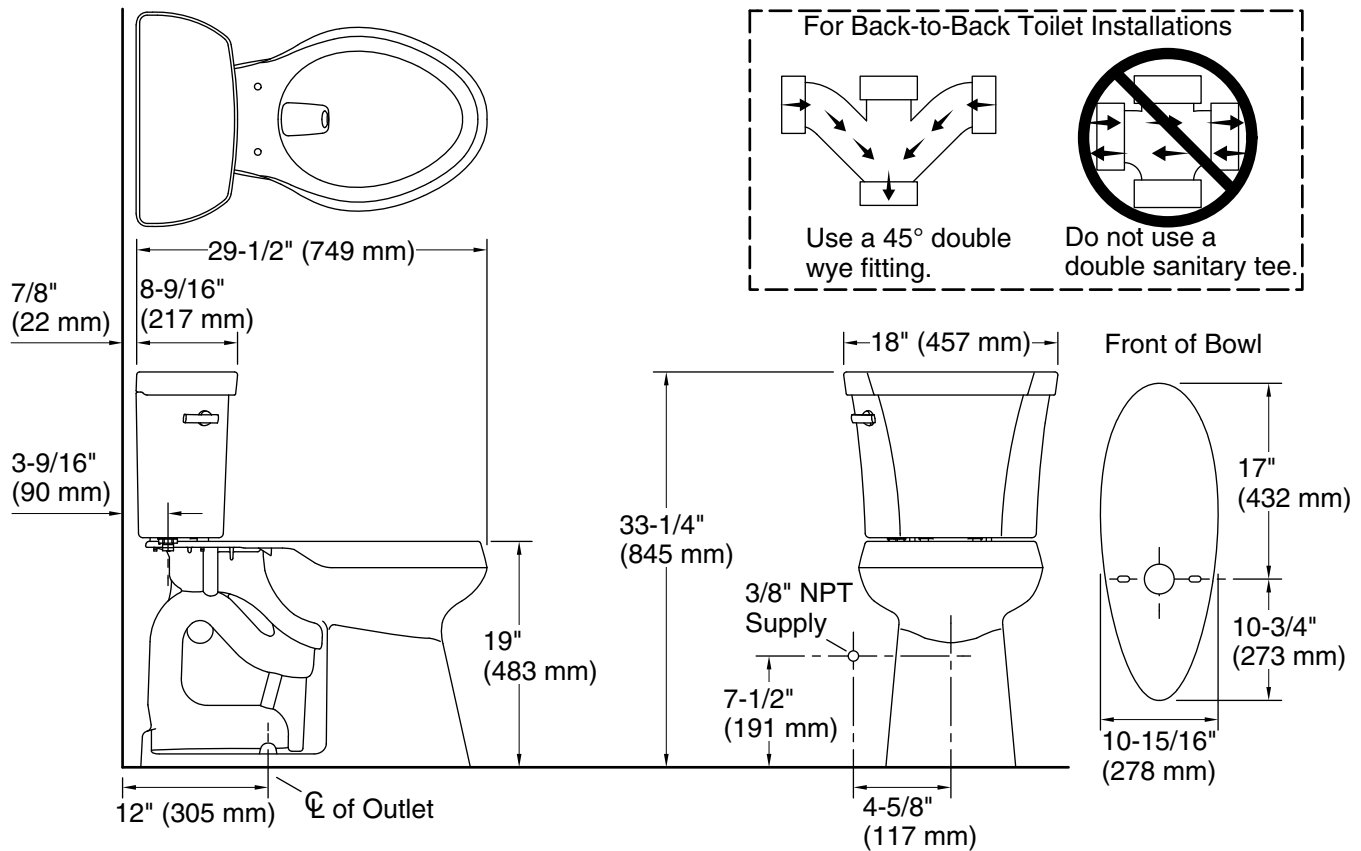

Features

- Two-piece design.
- Elongated bowl offers added room and comfort.
- Tall height offers seating 2-1/2" (63.5 mm) higher than Comfort Height® for enhanced comfort, ease of sitting and standing, and gracious accessibility.
- 1.28 gpf (4.8 lpf).
- Left-hand Polished Chrome trip lever.

Installation

- Standard 12" (305 mm) rough-in.
- Three-bolt quick-connect installation.
- Seat and supply line sold separately.

Recommended Products/Accessories

K-4636 Cachet® Quiet-Close™ elongated toilet seat
K-5588 Purefresh® Elongated toilet seat
K-4108 C³®-230 Elongated bidet toilet seat with remote control
K-9379 Trip Lever
1023457
1265114
K-23726 Drain treatment

	96	Biscuit
	7	Black Black™

Technical Information

All product dimensions are nominal.

Toilet type:	Floor-mount
Waste Outlet:	Floor
Bowl shape:	Elongated
Trap passageway:	2-1/8" (54 mm)
Water Consumption	
Full:	1.28 gpf (4.8 lpf)
Water surface size:	9-1/4" x 6-1/2" (235 mm x 165 mm)
Rim to water surface:	6-3/8" (161 mm)
Rough-in:	12" (305 mm)
Seat-mounting holes:	5-1/2" (140 mm)

Notes

Install this product according to the installation instructions.

For back-to-back toilet installations: Use only a 45° double wye fitting.