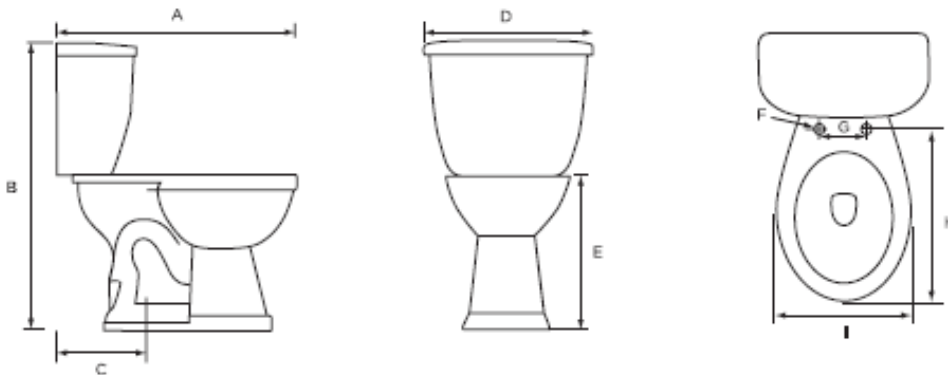

Aquila, White Two-Piece Elongated 0.8 17" ADA Left-Hand Flush 12" Rough-in Toilet Kit

Product Specifications

Features

- Grade A Vitreous China
- ADA Elongated Bowl
- Bowl Height 17"
- 1 5/8" Fully Glazed Trapway
- 0.8 Gallons / 3.0 Liters Per Flush
- Ultra High Efficiency Toilet
- 12" Rough-In
- Left Hand Flush Lever
- Extra Large Footprint Bowl Design
- Mainline Toilet Seat Sold Separately

Certifications

- IAPMO cUPC Green
- ASME A112.19.2 / CSA B45.1
- Vitreous China Fixtures
- US EPA WaterSense
- MaP tested 600g
- Calgreen and LEED compliant

MLS426-427

Bowl	Tank	A	B	C	D	E	F	G	H	I
MLS10426	MLS10427	27-1/8"	32-1/4"	12"	17-7/8"	17"	5/8"	5-1/2"	18-1/2"	14-3/8"