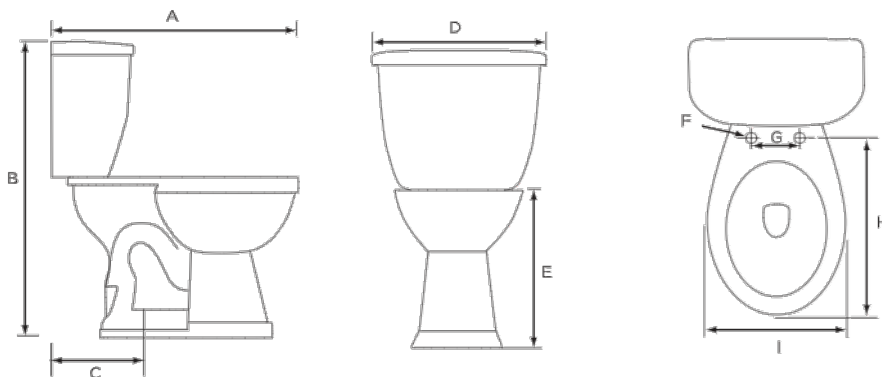

To Submit	Bowl	Tank	A	B	C	D	E	F	G	H	I
	MLS10040	MLS10039	29-1/2"	31-1/5"	12"	17"	15-3/8"	1/2"	5-1/2"	18-1/2"	14-1/2"

All dimensions listed are nominal. Mainline® reserves the right to make product and material changes at any time without notice.

Contact your sales representative for more information or visit our website at mainlinecollection.com