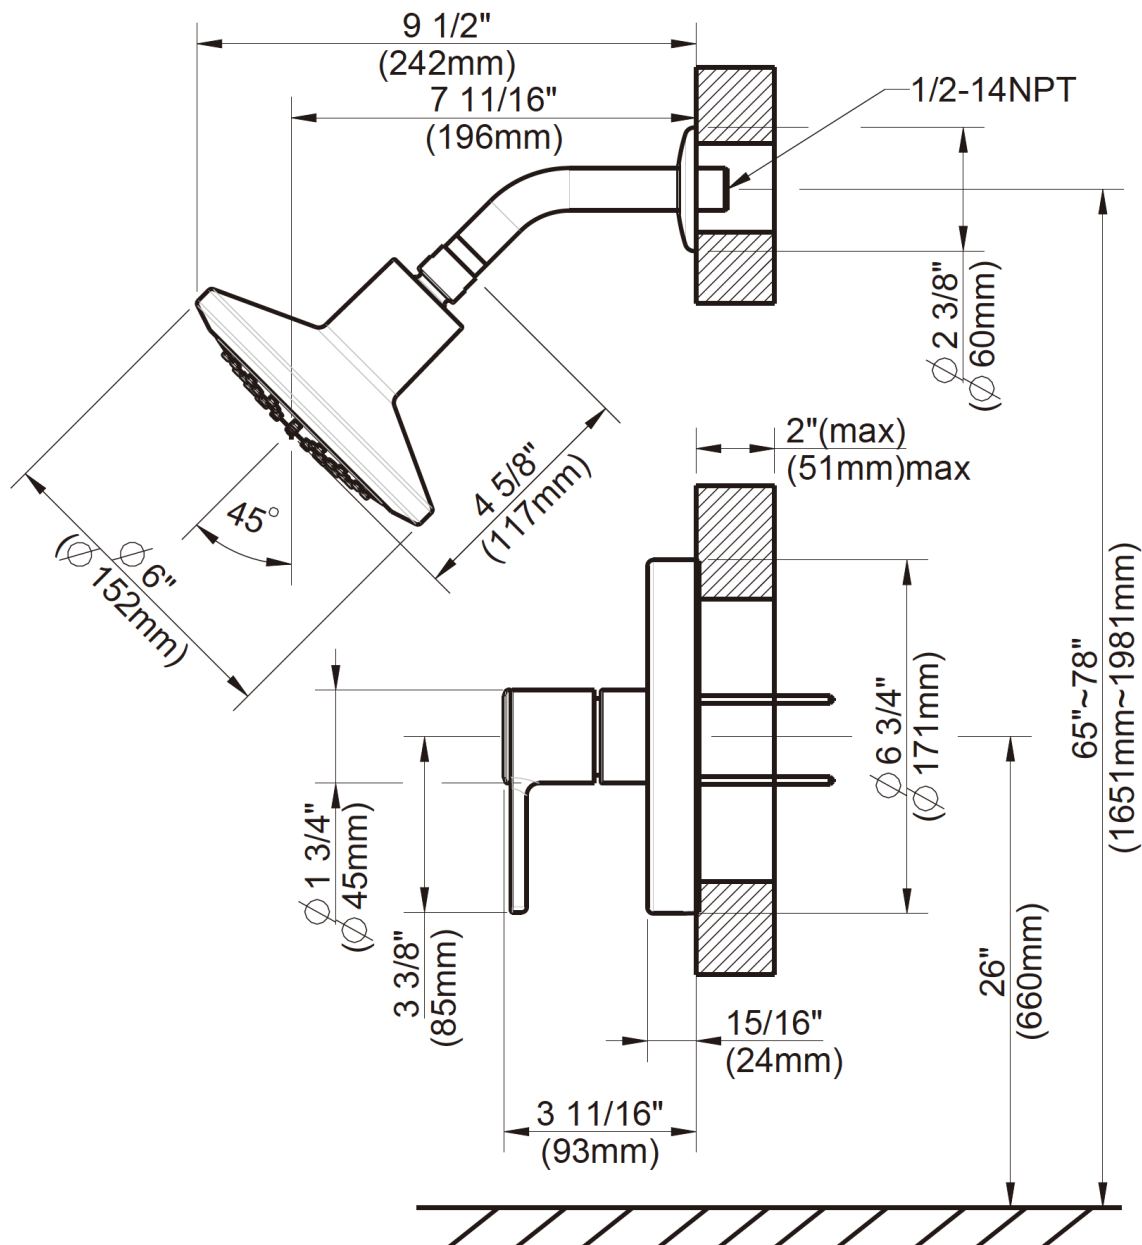

Shower Only Trim

Garniture de douche seulement
Pieza exterior para ducha

Product Specifications

MAINLINE
Elite Series

PREDICTION®

**PR511TO-CP
PR511TO-BN**

Contact your sales representative for more information or visit our website at mainlinecollection.com