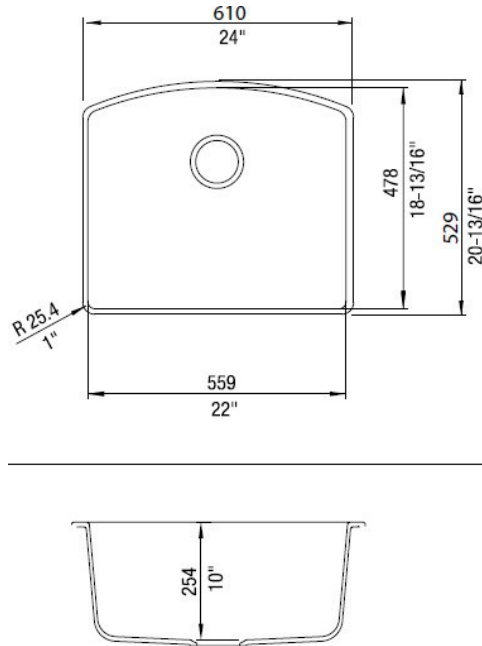

SILGRANIT® Single Bowl Undermount

LUXART®

Product Specifications

Contact your sales representative for more information or visit our website at luxartcollection.com

Revised 5/26/2021