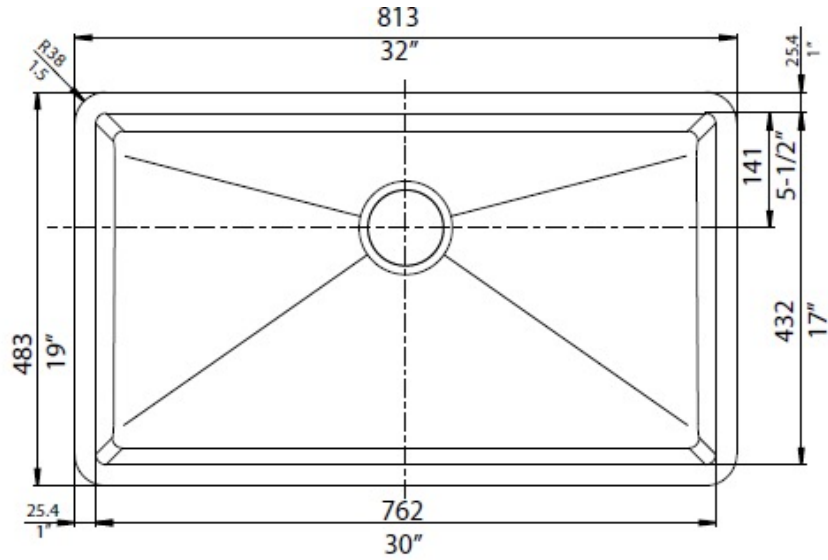

SILGRANIT® Single Bowl Undermount

LUXART®

Product Specifications

Contact your sales representative for more information or visit our website at luxartcollection.com

Revised 5/26/2021