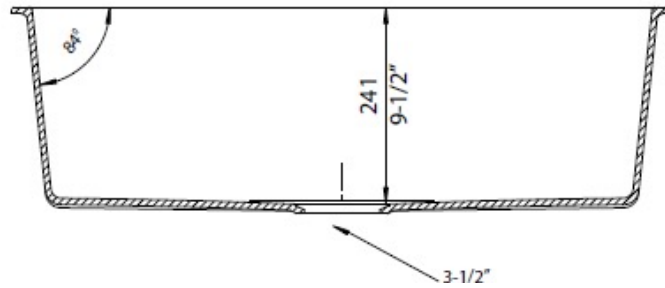

SILGRANIT® Single Bowl Undermount

LUXART®

Product Specifications

Contact your sales representative for more information or visit our website at luxartcollection.com

Revised 5/26/2021