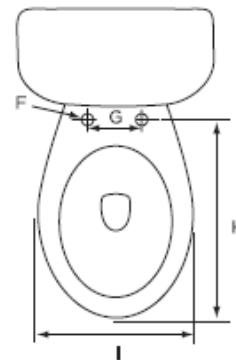

Lyra 1.6 Designer Series Round, Two-Piece, Standard Height, 12" Right-Hand Flush with Fluid Master 400A Ballcock

Product Specifications

Features

- Grade A Vitreous China
- Standard Height of 15-1/2"
- 2" Fully Glazed Trapway
- Siphon Jet Action Flushing
- Low Consumption of 1.6 GPF
- Tanks Equipped with Fluidmaster™ 400A Ballcock
- 12" Rough-In
- Color Matched Tank Lever
- Available in White Only
- Mainline Toilet Seat Sold Separately

MLS019-011

Certifications

- IAPMO cUPC
- ASME A112.19.2
- 800g MaP Rating

To Submit	Bowl/Tank	A	B	C	D	E	F	G	H	I
	MLS10011 MLS10019	27-1/2"	29-7/8"	12"	17"	15-3/8"	1/2"	5-1/2"	26-1/2"	14-3/4"

All dimensions listed are nominal. Mainline® reserves the right to make product and material changes at any time without notice.