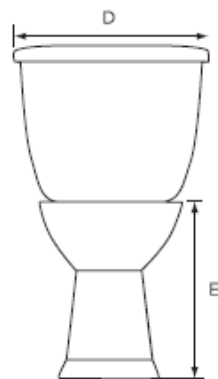

Lyra 1.6 Designer Series Round, Two-Piece, Standard Height, 12" Right-Hand Flush with Fluid Master 400A Ballcock

Product Specifications

Features

- Grade A Vitreous China
- Standard Height of 15-1/2"
- 2" Fully Glazed Trapway
- Siphon Jet Action Flushing
- Low Consumption of 1.6 GPF
- Tanks Equipped with Fluidmaster™ 400A Ballcock
- 12" Rough-In
- Color Matched Tank Lever
- Available in White Only
- Mainline Toilet Seat Sold Separately

MLS019-011

Certifications

- IAPMO cUPC
- ASME A112.19.2
- 800g MaP Rating

To Submit	Bowl/Tank	A	B	C	D	E	F	G	H	I
	MLS10011 MLS10019	27-1/2"	29-7/8"	12"	17"	15-3/8"	1/2"	5-1/2"	26-1/2"	14-3/4"

All dimensions listed are nominal. Mainline® reserves the right to make product and material changes at any time without notice.