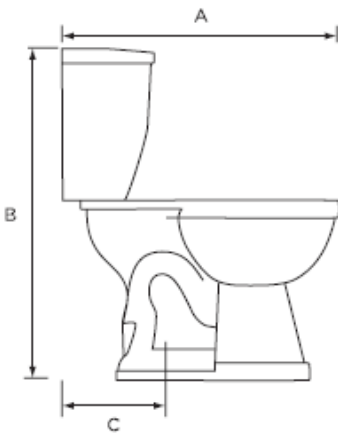

Lyra 1.6 Designer Series Round, Two-Piece, Standard Height, 12" Right-Hand Flush with Fluid Master 400A Ballcock

Product Specifications

Features

- Grade A Vitreous China
- Standard Height of 15-1/2"
- 2" Fully Glazed Trapway
- Siphon Jet Action Flushing
- Low Consumption of 1.6 GPF
- Tanks Equipped with Fluidmaster™ 400A Ballcock
- 12" Rough-In
- Color Matched Tank Lever
- Available in White Only
- Mainline Toilet Seat Sold Separately

MLS019-011

Certifications

- IAPMO cUPC
- ASME A112.19.2
- 800g MaP Rating

To Submit	Bowl/Tank	A	B	C	D	E	F	G	H	I
	MLS10011 MLS10019	27-1/2"	29-7/8"	12"	17"	15-3/8"	1/2"	5-1/2"	26-1/2"	14-3/4"

All dimensions listed are nominal. Mainline® reserves the right to make product and material changes at any time without notice.