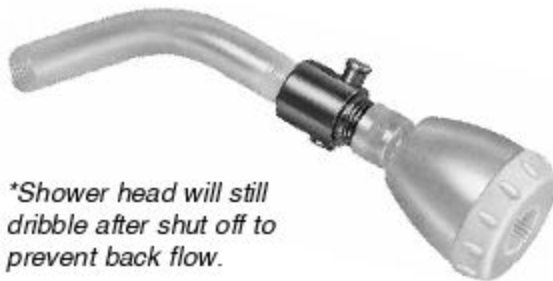

### Simply The Best Shower Head

- 1/2" FPT
- Easily adjusts from fine to peppery spray
- Chrome plated brass ball joint
- Vandal resistant
- #1167 - 2.5 GPM @ 70 PSI
- #1167RF - 1.5 GPM @ 70 PSI
- Removable filter screen prevents clogging of spray

### Economy Shower Head

- 1/2" FPT
- 1.5 GPM @ 70 PSI
- Chrome plated plastic
- Adjustable

PART NUMBER
1189-RF

### Shower Arm Shut Off

- 1/2" MPT x 1/2" FPT
- Chrome plated brass

*\*Shower head will still dribble after shut off to prevent back flow.*

PART NUMBER
1168