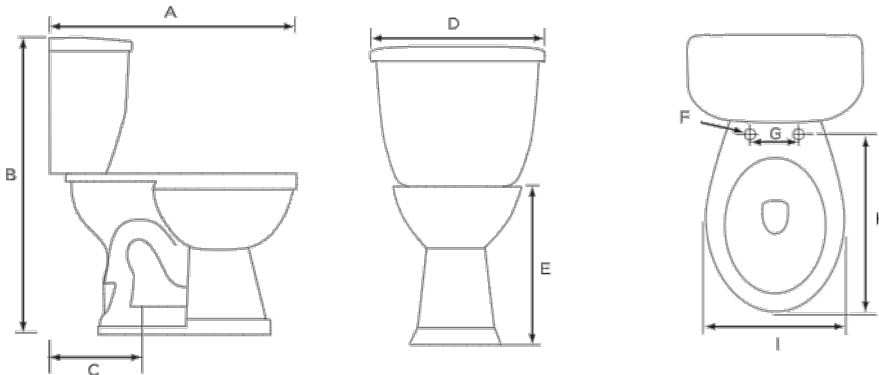

Certifications

- IAPMO cUPC
- ASME A112.19.2
- US EPA WaterSense
- ADA ANSI A117.1
- 1000g MaP Rating

To Submit	Bowl	Tank	A	B	C	D	E	F	G	H	I
	MLS10041	MLS10417	27-7/8"	31-1/3"	12"	17"	17"	1/2"	5-1/2"	16-1/2"	14-1/3"

All dimensions listed are nominal. Mainline® reserves the right to make product and material changes at any time without notice.

Contact your sales representative for more information or visit our website at mainlinecollection.com