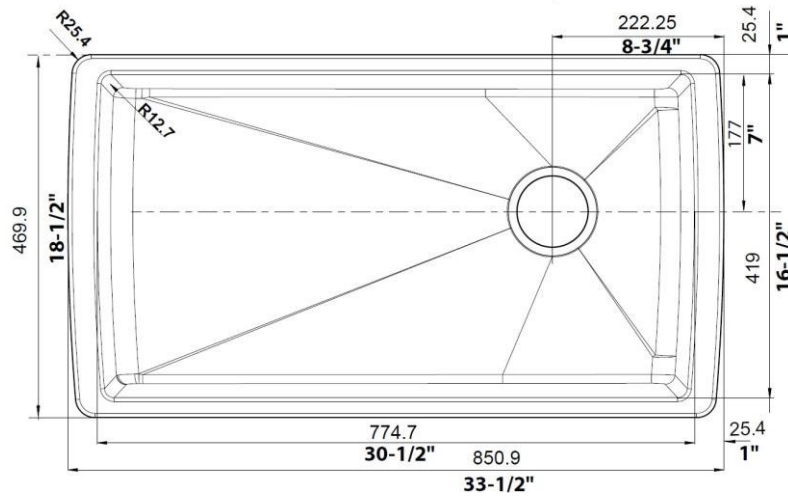

SILGRANIT® Single Bowl Undermount

LUXART®

Product Specifications

Contact your sales representative for more information or visit our website at luxartcollection.com

Revised 5/26/2021