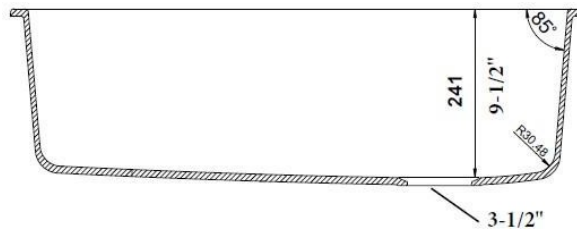

SILGRANIT® Single Bowl Undermount

LUXART®

Product Specifications

Contact your sales representative for more information or visit our website at luxartcollection.com

Revised 5/26/2021