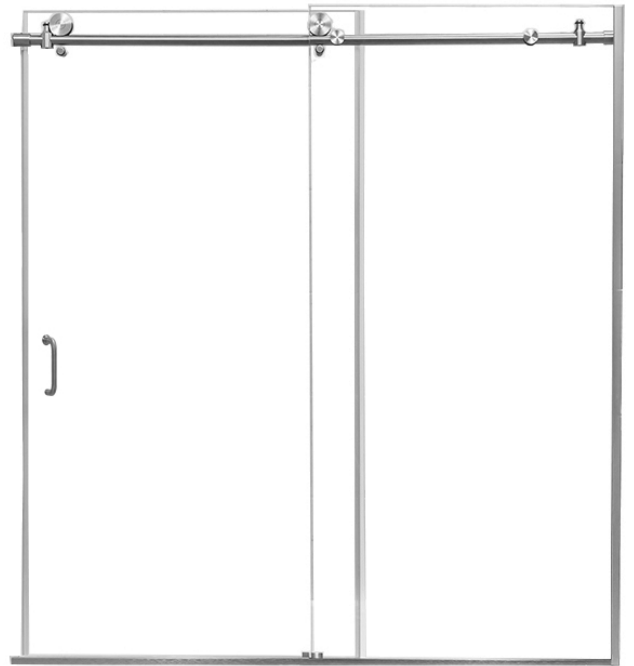

Silver Finish Pictured