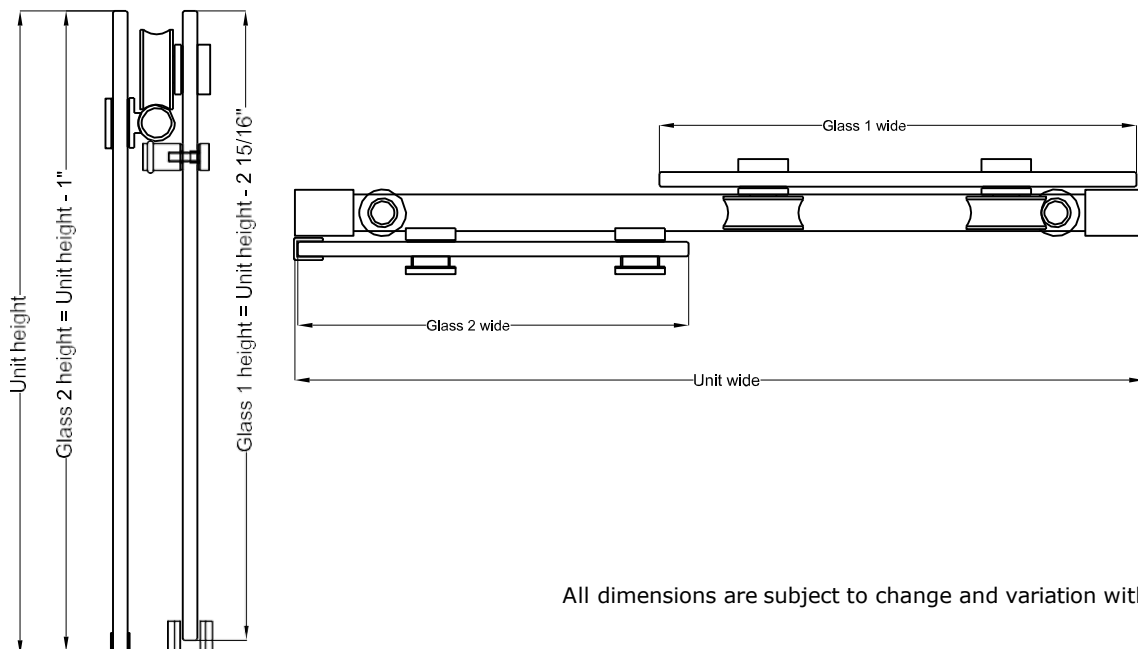

All dimensions are subject to change and variation without notice.

Revised 1/26/2022