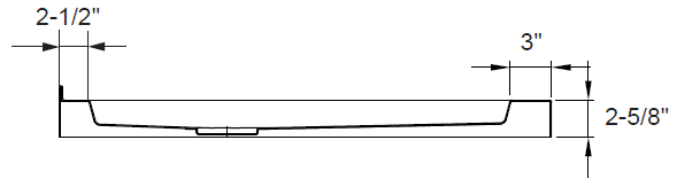

42" x 42" Neo-Angle Shower Base

Product Specifications

Features

- High gloss acrylic surface for a bright shine
- Easy to clean, scratch and stain resistant
- Reinforced, easy-to-step over threshold
- Spacious slip resistant area for showering
- Easy to install for both new construction and remodel projects
- Screw flange direct to stud, no T-brace or clips required
- Covered with protective film to maintain finish during installation
- 5-Year Consumer, 2-Year Commercial Limited Warranty
- Meets ANSI and CSA Standards

Overall Size: 42" x 42" x 2-5/8"

Drain Placement: Center

Material: High Gloss Acrylic

LXSB4242NA-W

All dimensions listed are nominal. Luxart® reserves the right to make product and material changes at any time without notice.