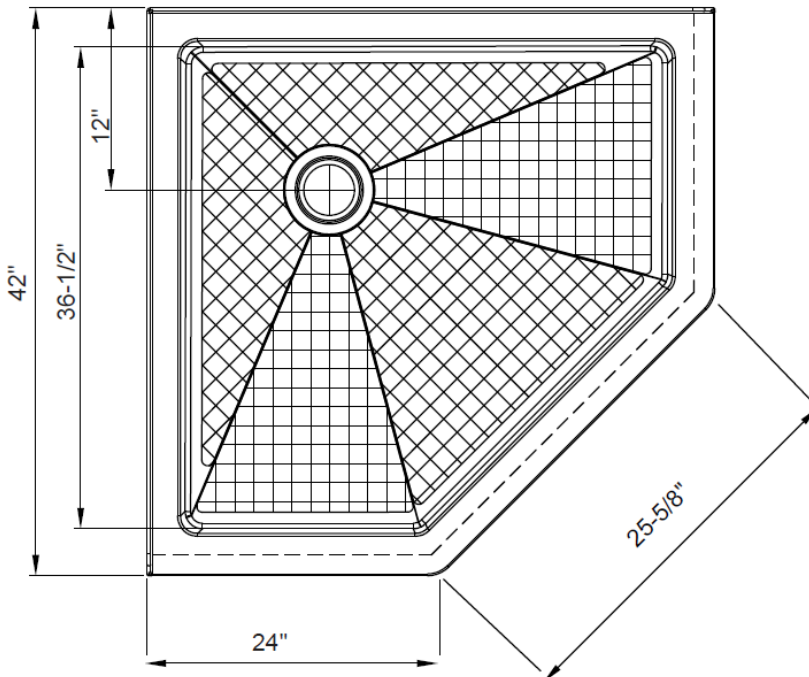

42" x 42" Neo-Angle Shower Base

Product Specifications

Features

- High gloss acrylic surface for a bright shine
- Easy to clean, scratch and stain resistant
- Reinforced, easy-to-step over threshold
- Spacious slip resistant area for showering
- Easy to install for both new construction and remodel projects
- Screw flange direct to stud, no T-brace or clips required
- Covered with protective film to maintain finish during installation
- 5-Year Consumer, 2-Year Commercial Limited Warranty
- Meets ANSI and CSA Standards

Overall Size: 42" x 42" x 2-5/8"

Drain Placement: Center

Material: High Gloss Acrylic

LXSB4242NA-W

All dimensions listed are nominal. Luxart® reserves the right to make product and material changes at any time without notice.