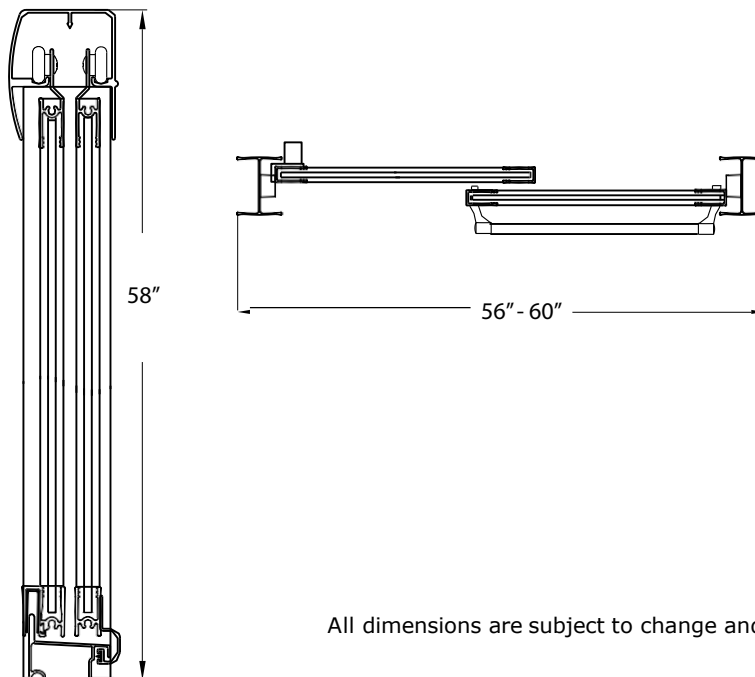

## FRAMED SLIDING TUB DOOR

Model #: SHST6058-OB

FITS OPENING 56" TO 60"W X 58"H

Obscure Glass

Available in: Brushed Nickel, Oil Rubbed Bronze and Silver

Tempered safety glass

An anodized aluminum frame

Towel bar on outside panel and knob on inside panel

Rounded header

Easy clean bottom track

Up to 3/4" adjustment for out of square walls

Doors are backed by a Limited Lifetime Warranty

WAMM®We All Make Mistakes®Program

Silver Finish Pictured

Obscure

All dimensions are subject to change and variation without notice.