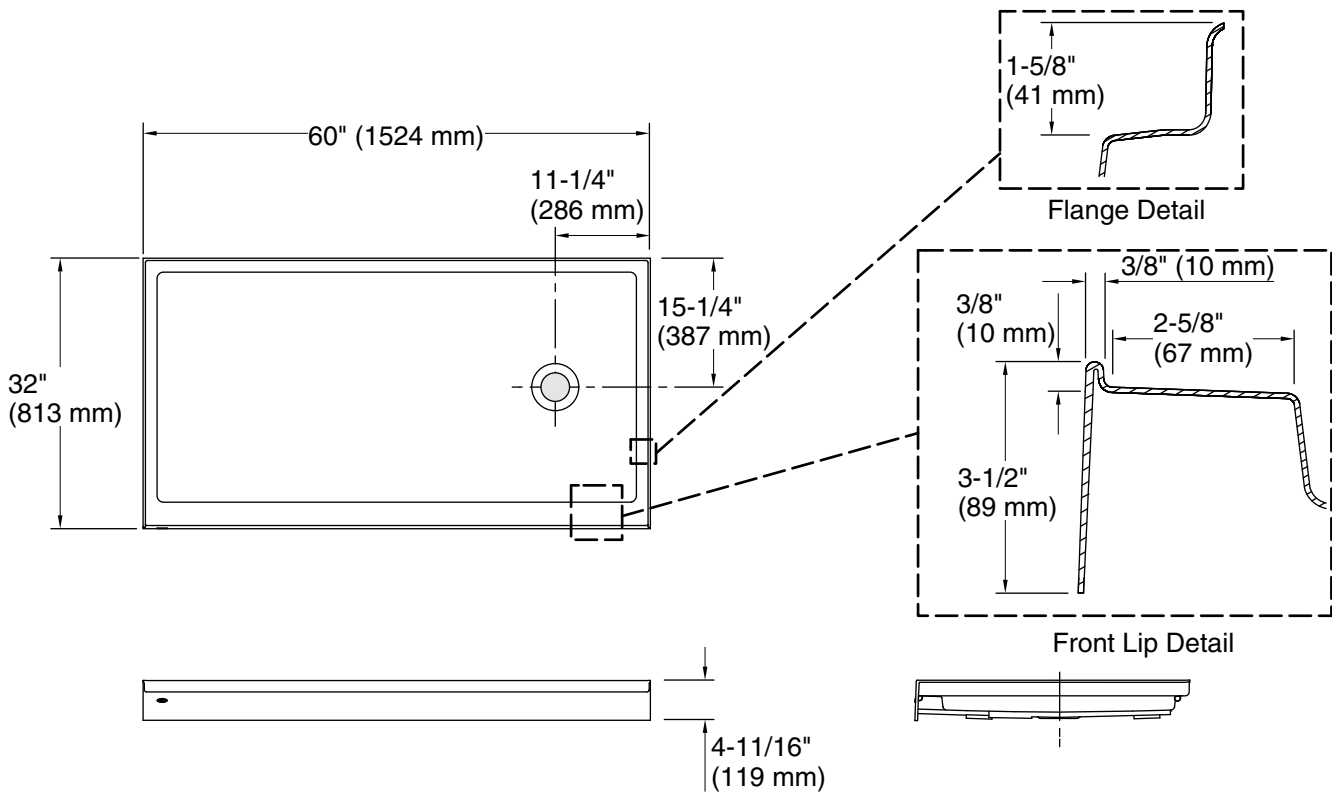

Features

- Low-threshold design for easy entry and exit.
- Molded-in textured floor.
- Water containment bead incorporated into the threshold design provides an optimum barrier, eliminating water escaping from the shower space.
- Single threshold for alcove installation.
- Coordinates with Choreograph® shower walls and other KOHLER® collections.

Material

- Acrylic.

Installation

- Right drain.

Recommended Products/Accessories

- K-9132 Shower Drain
- K-23726 Drain treatment
- K-23732 Tub & shower cleaner

Codes/Standards

CSA B45.5/IAPMO Z124
ASTM E162
ASTM E662

Technical Information

All product dimensions are nominal.

Installation: Three-wall alcove
 Drain location: Right
 Weight: 62 lbs (28.1 kg)

Notes

Measure your actual product for rough-in details.
 Install this product according to the installation instructions.
 Subfloor must be within 1/2" (13 mm) of level.
 This receptor has a front lip. This should be taken into account when installing a shower door.