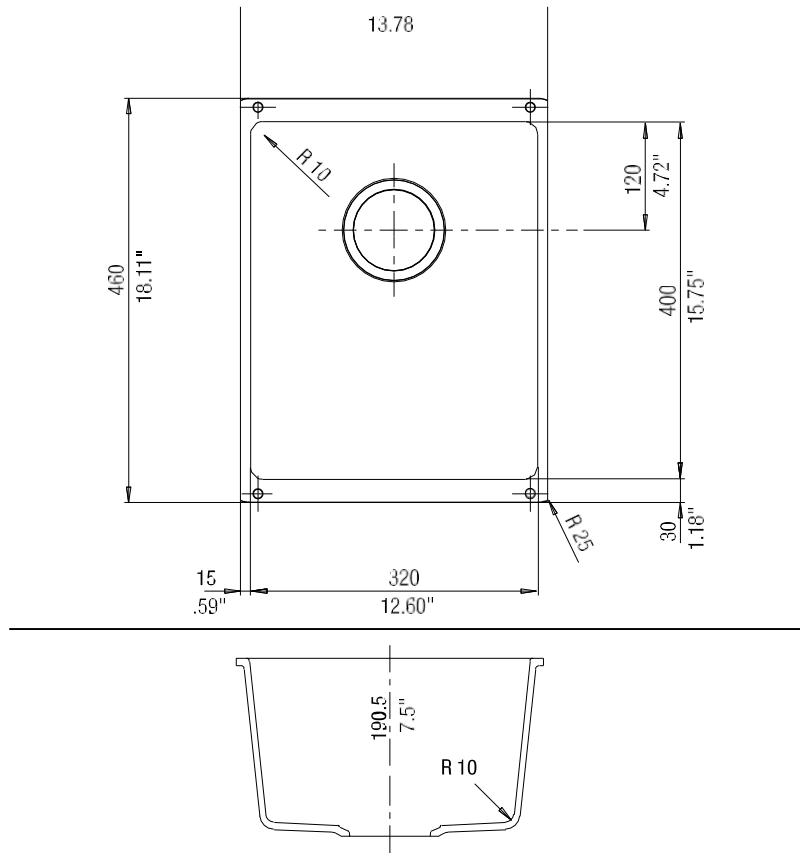

SILGRANIT® Single Bowl Undermount

LUXART®

Product Specifications

Contact your sales representative for more information or visit our website at luxartcollection.com

Revised 5/26/2021