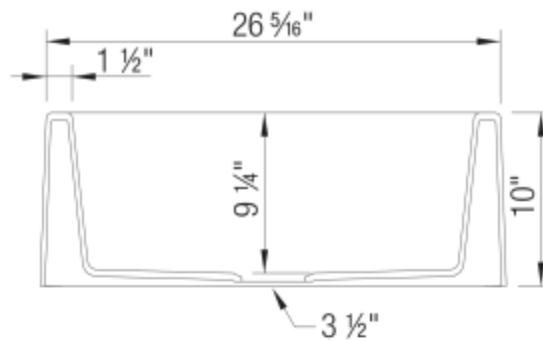

SILGRANIT® Single Bowl Apron Front

LUXART®

Product Specifications

Contact your sales representative for more information or visit our website at luxartcollection.com