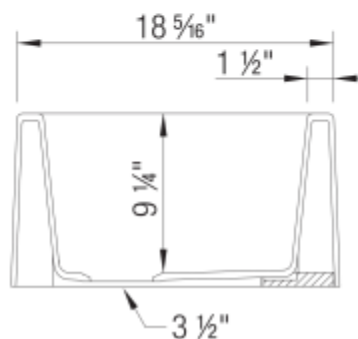

SILGRANIT® Single Bowl Apron Front

LUXART®

Product Specifications

Contact your sales representative for more information or visit our website at luxartcollection.com