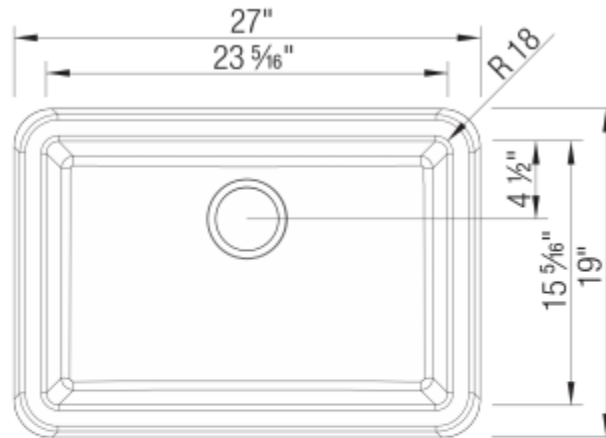

SILGRANIT® Single Bowl Apron Front

LUXART®

Product Specifications

Contact your sales representative for more information or visit our website at luxartcollection.com