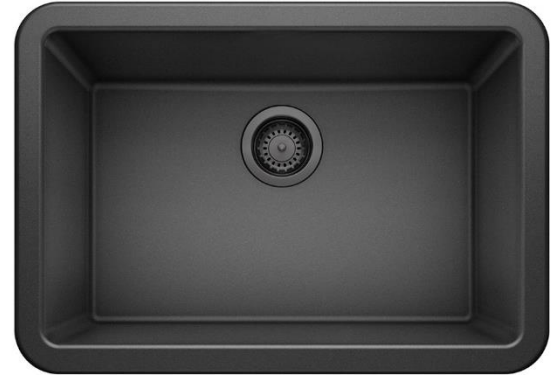

SILGRANIT®

Single Bowl Apron Front

LUXART®

Product Specifications

MODELS

- LX402311 Single Bowl, 9-1/4" bowl depth, ANTHRACITE
- LX402312 Single Bowl, 9-1/4" bowl depth, CAFÉ BROWN
- LX402313 Single Bowl, 9-1/4" bowl depth, WHITE
- LX402317 Single Bowl, 9-1/4" bowl depth, BISCUIT
- LX402314 Single Bowl, 9-1/4" bowl depth, METALLIC GRAY
- LX402319 Single Bowl, 9-1/4" bowl depth, CONCRETE GRAY
- LX402318 Single Bowl, 9-1/4" bowl depth, TRUFFLE
- LX402315 Single Bowl, 9-1/4" bowl depth, CINDER

Model LX402311 shown in ANTHRACITE
** basket strainer not included*

FEATURES

- Required outside cabinet: 30"
- 80% solid granite
- Heat resistant up to 536°F
- Unsurpassed cleanability backed by industry leading 7 patents!
- Resistant to scratches, stains and all household acids and alkali solutions
- Limited lifetime warranty

OPTIONAL ACCESORIES

- Celcon Disposal Flange with Strainer/Stopper: LX125
- Celcon Basket Strainer: LX105

CODE/STANDARDS COMPLIANCE

CSA B45.8-18/ IAPMO Z403-2018

NOMINAL DIMENSIONS

OVERALL	CUTOUT SIZE	BOWL DEPTH	DRAIN DIAMETER
27"X19"	Custom installation Use sink as template	9-1/4"	3-1/2"