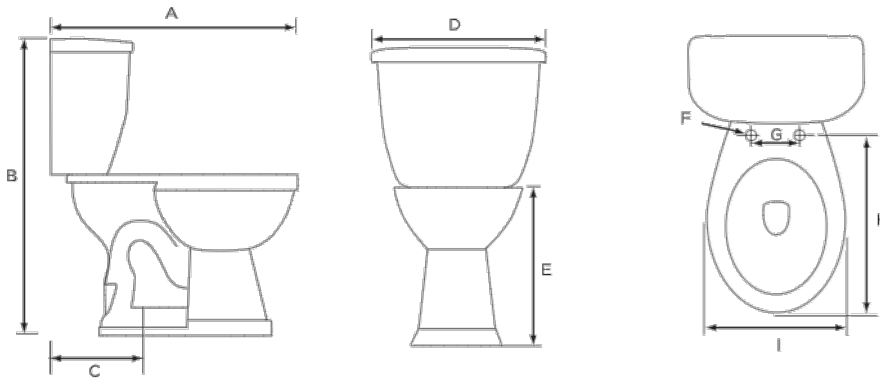

Orion 1.1/1.6 Dual Flush 12" Elongated, Standard Height, Toilet Combination, Left-Hand Flush

Product Specifications

Features

- Grade A Vitreous China
- Elongated, Standard Height of 15-1/2"
- 2" Fully Glazed Trapway
- Siphon Jet Action Flushing
- Low Consumption of 1.1/1.6 GPF
- 12" Rough-In
- Top Flush Activator in Chrome
- Available in White Only
- Mainline Toilet Seat Sold Separately

MLS421-010

Certifications

- IAPMO cUPC
- US EPA WaterSense
- ASME A112.19.2

To Submit	Bowl	Tank	A	B	C	D	E	F	G	H	I
	MLS10010	MLS10421	29-1/3"	31-1/3"	12"	18"	15-1/2"	1/2"	5-1/2"	18-1/2"	25"

All dimensions listed are nominal. Mainline® reserves the right to make product and material changes at any time without notice.