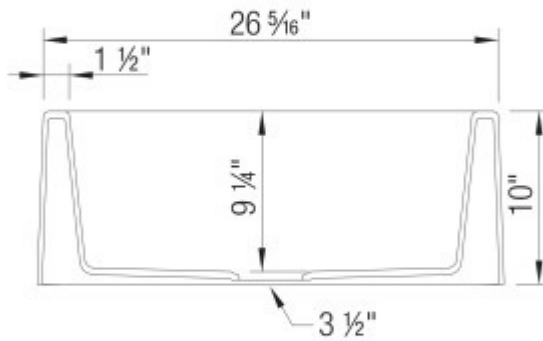

SILGRANIT® Single Bowl Apron Front

LUXART®

Product Specifications

Contact your sales representative for more information or visit our website at luxartcollection.com