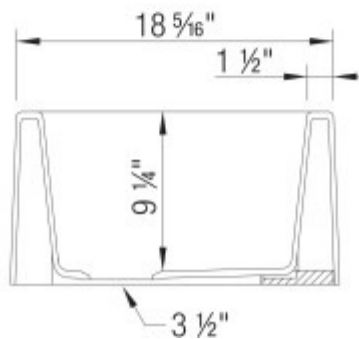

SILGRANIT® Single Bowl Apron Front

LUXART®

Product Specifications

Contact your sales representative for more information or visit our website at luxartcollection.com