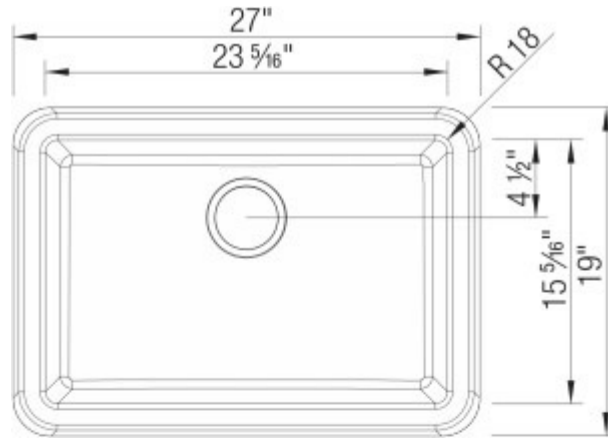

SILGRANIT® Single Bowl Apron Front

LUXART®

Product Specifications

Contact your sales representative for more information or visit our website at luxartcollection.com