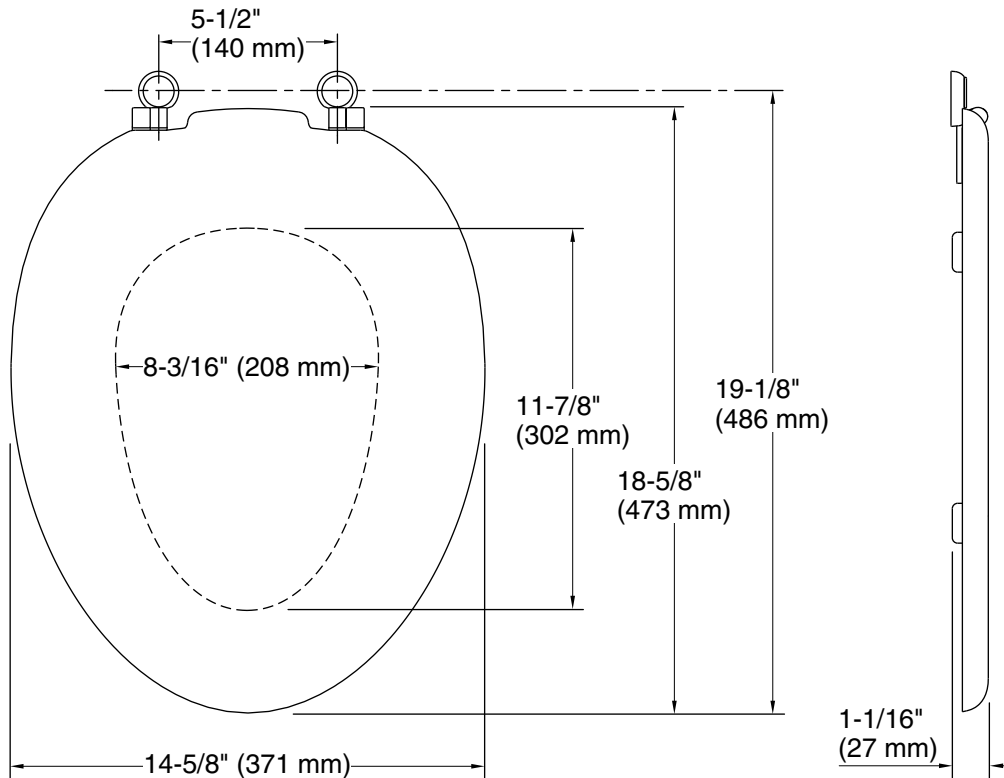

- Molded wood.

Codes/Standards

None Applicable

**KOHLER® One-Year Limited
Warranty**

See website for detailed warranty information.

Available Colors/Finishes

Color tiles intended for reference only.

Color	Code	Description
	0	White
	96	Biscuit
	7	Black Black™

Technical Information

All product dimensions are nominal.

Seat shape type: Elongated
Seat front type: Closed-front
Seat-mounting holes: 5-1/2" (140 mm)

Notes

Install this product according to the installation guide.