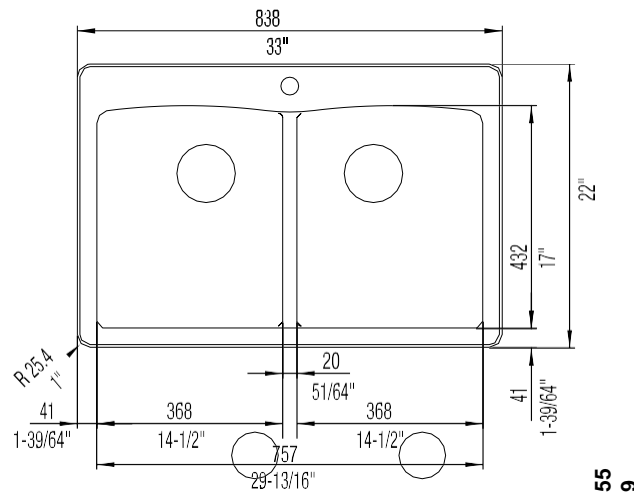

SILGRANIT® Double Bowl 50/50 Dual Mount

Product Specifications

KNOCKOUT HOLE LOCATIONS

Pre-drilled for single hole faucet.

- Distance between A & B - 10"
- Distance between B and hole - 4"
- Distance between hole and C - 4"
- Distance between C & D - 10"

Contact your sales representative for more information or visit our website at luxartcollection.com