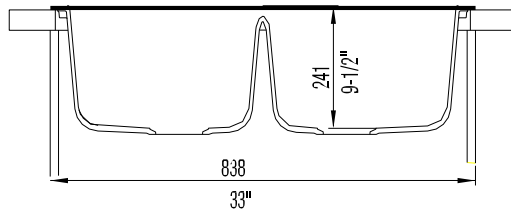

Product Specifications

KNOCKOUT HOLE LOCATIONS

Pre-drilled for single hole faucet.

- Distance between A & B - 10"
- Distance between B and hole - 4"
- Distance between hole and C - 4"
- Distance between C & D - 10"

Contact your sales representative for more information or visit our website at luxartcollection.com