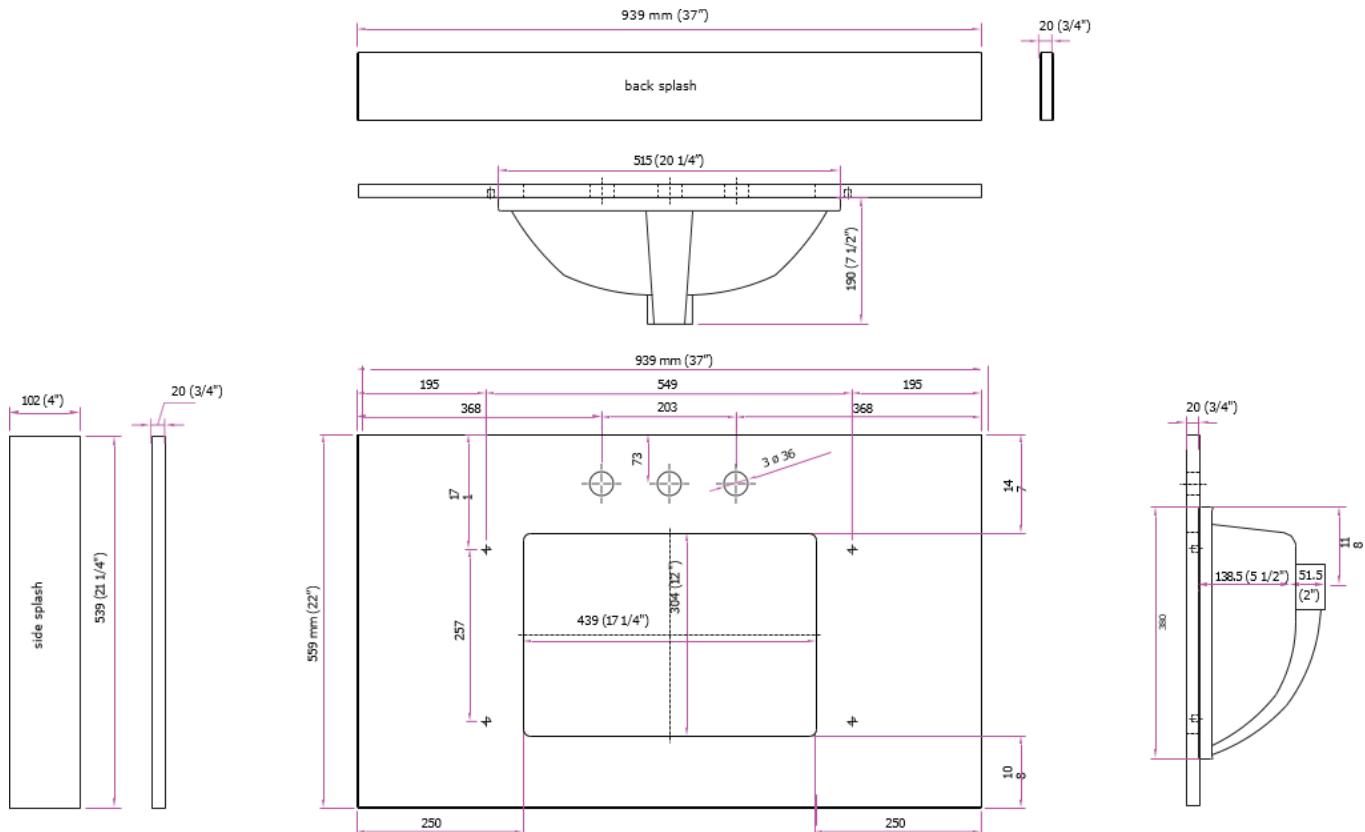

L U X A R T.

andressa®

Stone Vanity Top

LXVTQZ3722S

QZ37228GG/QZ37228GS/QZ37228IW/QZ37228SW

Need Help? If you have any questions or concerns, please email: customerservice@luxartcollection.com.

Por favor. Si tiene alguna pregunta o duda, envíe un correo electrónico: customerservice@luxartcollection.com