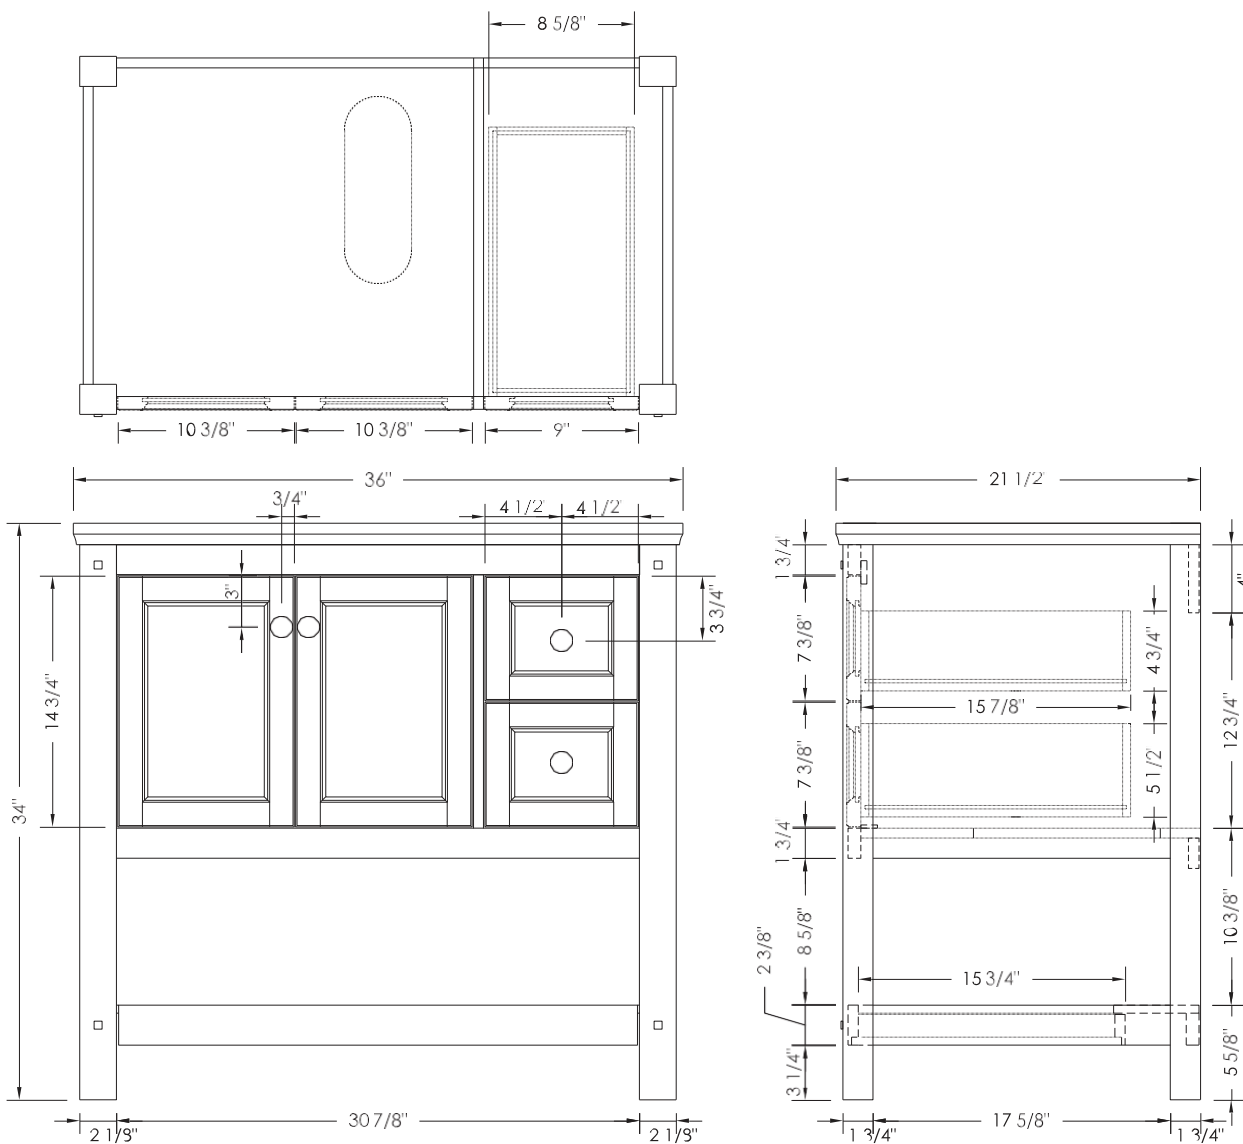

LUXART.

andressa®

Vintage Vanity

LXVBVIN3622-RM

SXMV3622D

Need Help? If you have any questions or concerns, please email: customerservice@luxartcollection.com.
Por favor. Si tiene alguna pregunta o duda, envíe un correo electrónico: customerservice@luxartcollection.com