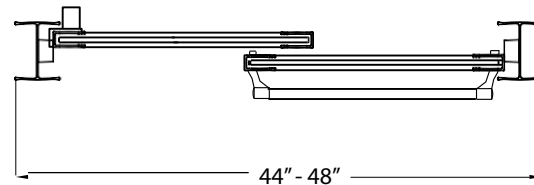

## FRAMED SLIDING SHOWER DOOR

Model #: SHSS4870-OB

FITS OPENING 44" TO 48"W X 70"H

Obscure Glass

Available in: Brushed Nickel, Oil Rubbed Bronze and Silver

Tempered safety glass

An anodized aluminum frame

Towel bar on outside panel and knob on inside panel

Rounded header

Easy clean bottom track

Up to 3/4" adjustment for out of square walls

Doors are backed by a Limited Lifetime Warranty

WAMM®We All Make Mistakes®Program

Brushed Nickel Finish Pictured

Obscure

All dimensions are subject to change and variation without notice.