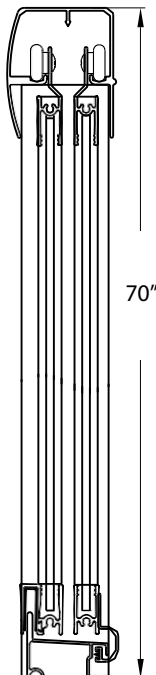

## FRAMED SLIDING SHOWER DOOR

Model #: SHSS4870-OB

FITS OPENING 44" TO 48"W X 70"H

Obscure Glass

Available in: Brushed Nickel, Oil Rubbed Bronze and Silver

Tempered safety glass

An anodized aluminum frame

Towel bar on outside panel and knob on inside panel

Rounded header

Easy clean bottom track

Up to 3/4" adjustment for out of square walls

Doors are backed by a Limited Lifetime Warranty

WAMM®We All Make Mistakes®Program

Brushed Nickel Finish Pictured

Obscure

All dimensions are subject to change and variation without notice.