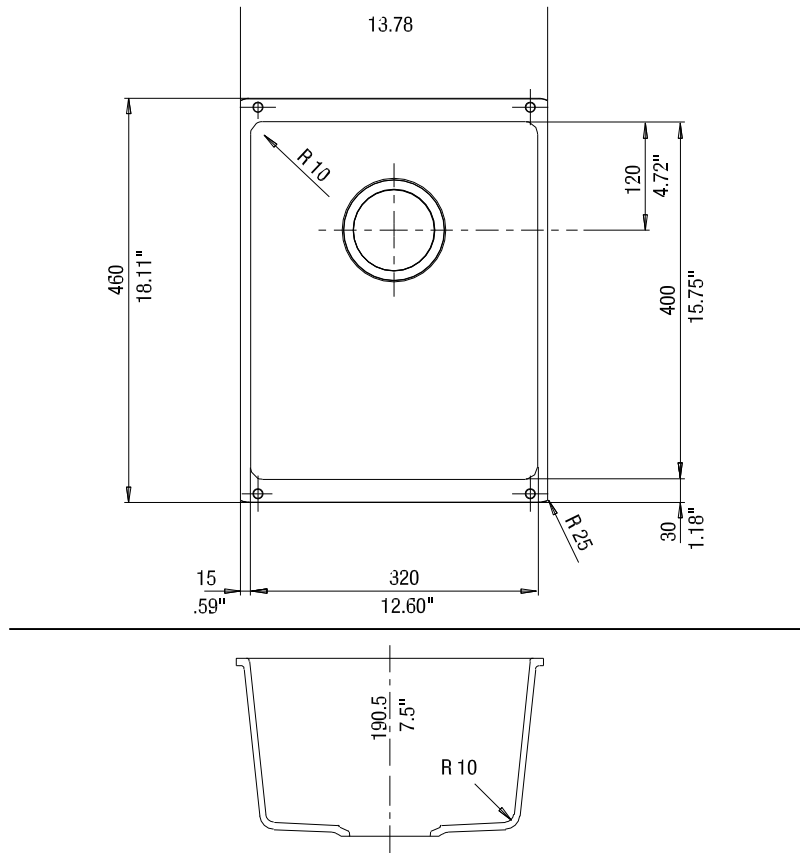

SILGRANIT® Single Bowl Undermount

LUXART®

Product Specifications

Contact your sales representative for more information or visit our website at luxartcollection.com

Revised 5/26/2021