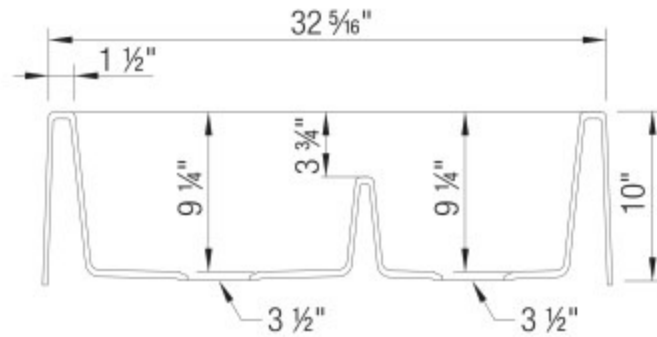

SILGRANIT®

LUXART.

Double Bowl 60/40 Low Divide Apron Front

Product Specifications

Contact your sales representative for more information or visit our website at luxartcollection.com