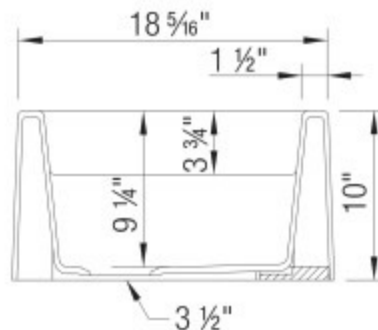

SILGRANIT®

LUXART.

Double Bowl 60/40 Low Divide Apron Front

Product Specifications

Contact your sales representative for more information or visit our website at luxartcollection.com