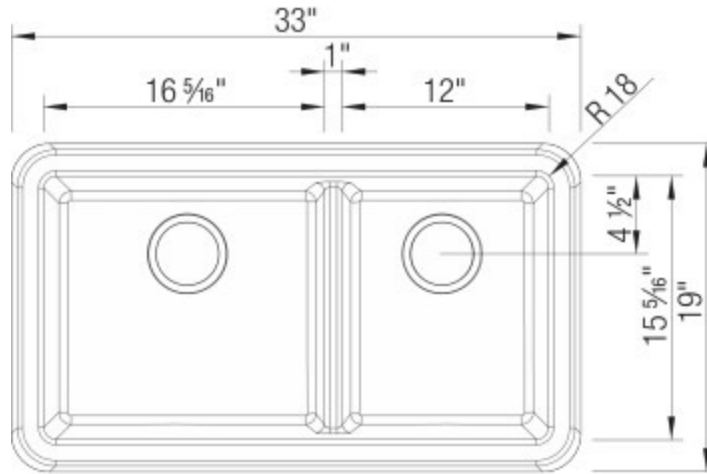

SILGRANIT®

LUXART.

Double Bowl 60/40 Low Divide Apron Front

Product Specifications

Contact your sales representative for more information or visit our website at luxartcollection.com