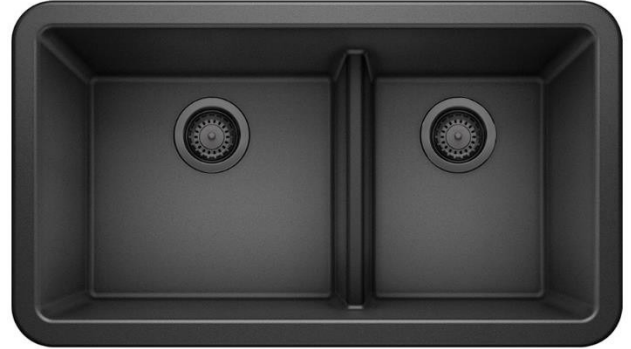

SILGRANIT®

LUXART®

Double Bowl 60/40 Low Divide Apron Front

Product Specifications

MODELS

- LX402322 Double Bowl, 9-1/4" bowl depths, ANTHRACITE
- LX402323 Double Bowl, 9-1/4" bowl depths, CAFÉ BROWN
- LX402324 Double Bowl, 9-1/4" bowl depths, WHITE
- LX402328 Double Bowl, 9-1/4" bowl depths, BISCUIT
- LX402325 Double Bowl, 9-1/4" bowl depths, METALLIC GRAY
- LX402330 Double Bowl, 9-1/4" bowl depths, CONCRETE GRAY
- LX402329 Double Bowl, 9-1/4" bowl depths, TRUFFLE
- LX402326 Double Bowl, 9-1/4" bowl depths, CINDER
- LX402525 Double Bowl, 9-1/4" bowl depths, COAL BLACK

Model LX402322 shown in ANTHRACITE
* basket strainer not included

FEATURES

- New low divide adds functionality and convenience
- Reversible shape make any specification easy
- Divider height: 6" from bowl bottom (4" from rim)
- Required outside cabinet: 36"
- 80% solid granite
- Heat resistant up to 536°F
- Unsurpassed cleanability backed by industry leading 7 patents!
- Resistant to scratches, stains and all household acids and alkali solutions
- Undermount clips are not required
- Limited lifetime warranty

OPTIONAL ACCESORIES

- Celcon Disposal Flange with Strainer/Stopper: LX125
- Celcon Basket Strainer: LX105

CODE/STANDARDS COMPLIANCE

ANSI Z124.6-97
IAPMO/UPC listed

NOMINAL DIMENSIONS

OVERALL	CUTOUT SIZE	BOWL DEPTH		DRAIN DIAMETER
		LEFT	RIGHT	
33"X19"	Custom installation Use sink as template	9-1/4"	9-1/4"	3-1/2"

SILGRANIT®

LUXART.

Double Bowl 60/40 Low Divide Apron Front

Product Specifications

Contact your sales representative for more information or visit our website at luxartcollection.com