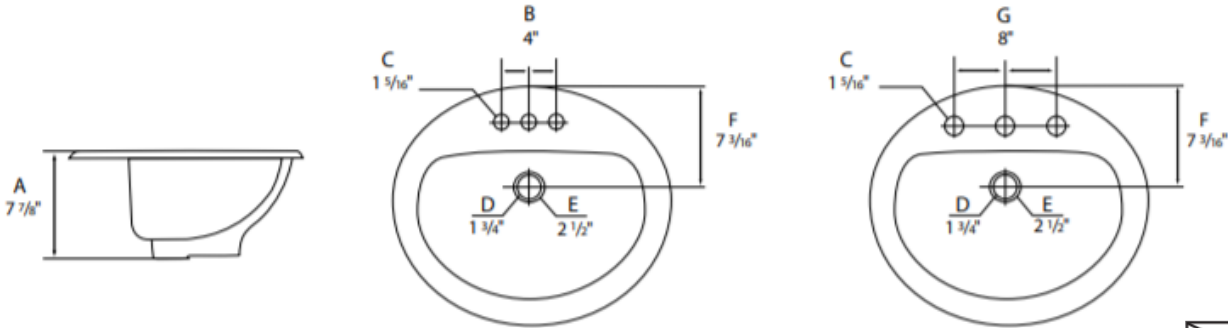

MAINLINE®

Oval Drop-In Lavatory

Product Specifications

Features

- Grade A Vitreous China
- 20" x 17" Oval
- 8" Widespread
- Self-Rimming with Front Overflow
- ADA Compliant
- Traditional Design
- Available in White or Biscuit

MLS10035

Certifications

- IAPMO UPC
- ASME A112.19.2
- ADA ANSI A117.1

MLS10016

To Submit	Bowl	Color	Center	Weight	A	B	C	D	E	F
	MLS10016	White	8"	16.9 lbs.	7-7/8"	4"	1-5/16"	1-3/4"	2-1/2"	7-3/16"
	MLS10035	Biscuit								