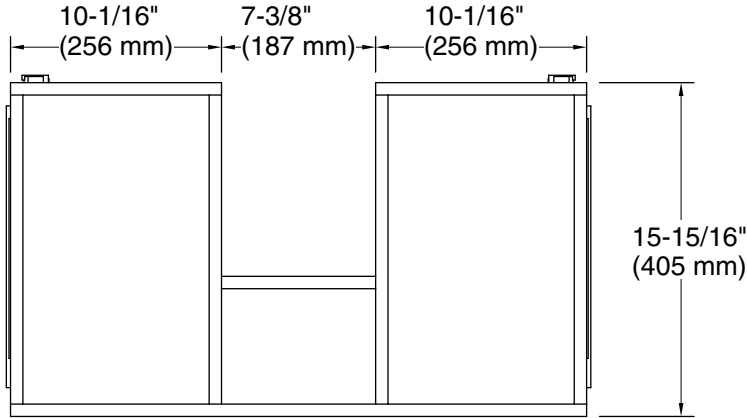

Harken®
Roll-out tray for 60" vanity
K-99680-SH19

Features

- Coordinates with Harken vanity cabinets and hardware to complete your bathroom.
- Full-extension 21" (533 mm) depth tray with soft-close undermount slides for smooth opening.

See website for detailed warranty information.

Available Colors/Finishes

Color tiles intended for reference only.

Color Code Description

	1WR	Oxford Maple
---	-----	--------------

Technical Information

All product dimensions are nominal.