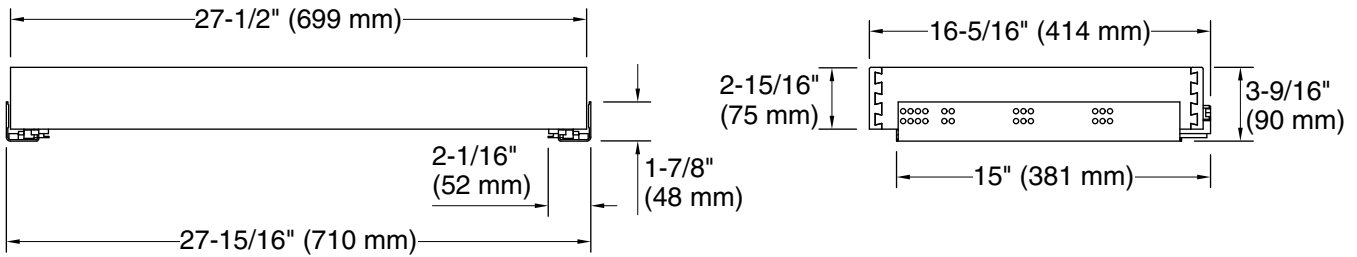

Harken®
Roll-out tray for 60" vanity
K-99680-SH19

Features

- Coordinates with Harken vanity cabinets and hardware to complete your bathroom.
- Full-extension 21" (533 mm) depth tray with soft-close undermount slides for smooth opening.

See website for detailed warranty information.

Available Colors/Finishes

Color tiles intended for reference only.

Color Code Description

	1WR	Oxford Maple
---	-----	--------------

Technical Information

All product dimensions are nominal.