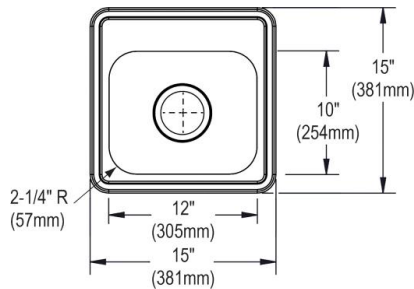

### MATERIALS & SPECIFICATIONS

**MLD151662 shown**

<b>Installation Type:</b>	Top Mount
<b>Material:</b>	300 Series Stainless Steel
<b>Finish:</b>	Satin
<b>Gauge:</b>	23
<b>Sound Deadening:</b>	Bottom Only Pads
<b>Number of Bowls:</b>	1
<b>Sink Dimensions:</b>	15" x 15" x 6-1/8"
<b>Bowl Dimensions:</b>	12" x 10" x 5-31/32"
<b>Drain Size:</b>	3-1/2" (89mm)
<b>Drain Location:</b>	Center
<b>Minimum Cabinet Size:</b>	18"
<b>Mounting Hardware:</b>	Part# 64090004 included for countertops up to 3/4" (19mm) thick
<b>Cutout Template #:</b>	Available on Mainline Collection.com

# 15" x 15" Top Mount Single Bowl Bar Sink

Product Specifications

## DIMENSIONS

## CUT OUT DIMENSIONS FOR TOP MOUNT INSTALLATION

- 14-3/8" X 14-3/8" with 1-1/2" corner radius