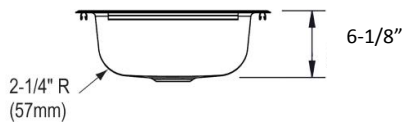

# 15" x 15" Top Mount Single Bowl Bar Sink

Product Specifications

## DIMENSIONS