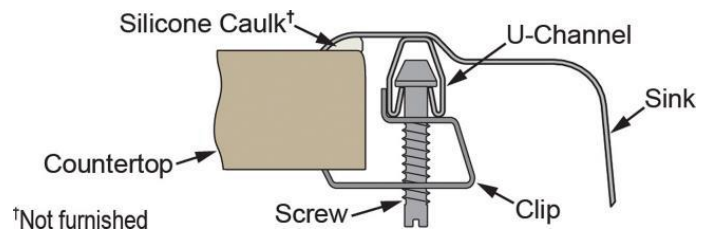

Installation Profile:

CUT OUT DIMENSIONS FOR TOP MOUNT INSTALLATION

- 14-3/8" X 14-3/8" with 1-1/2" corner radius