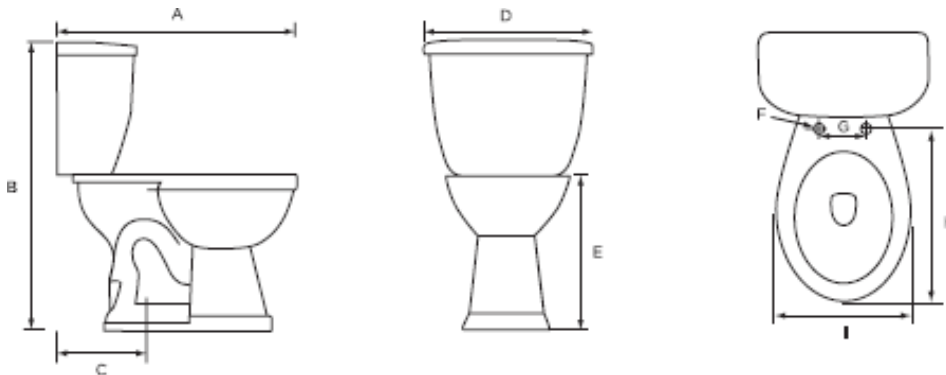

Bowl	Tank	A	B	C	D	E	F	G	H	I
MLS10426	MLS10427	27-1/8"	32-1/4"	12"	17-7/8"	17"	5/8"	5-1/2"	18-1/2"	14-3/8"

All dimensions listed are nominal. Mainline® reserves the right to make product and material changes at any time without notice.

Contact your sales representative for more information or visit our website at mainlinecollection.com