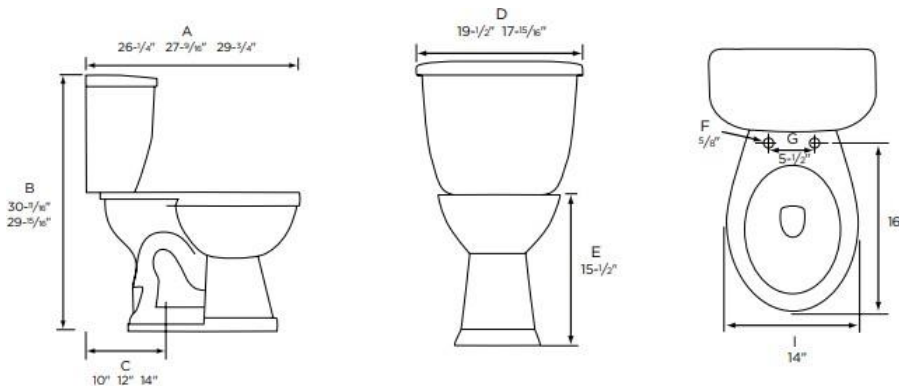

Hydrus 1.6 Round, Two-Piece, Standard Height, 14", Left-Hand Flush

MAINLINE

Product Specifications

Features

- Grade A Vitreous China
- Standard Height of 15-1/2"
- 2" Fully Glazed Trapway
- Siphon Jet Action Flushing
- Low Consumption of 1.6 GPF
- Color Matched Tank Lever
- Available in White Only
- Mainline Toilet Seat Sold Separately

Certifications

- IAPMO cUPC
- ASME A112.19.2
- 1000g MaP Rating

MLS015-011

Bowl	Tank	A	B	C	D	E	F	G	H	I
MLS10011	MLS10015	27-3/4"	29-3/4"	12"	17-1/8"	15-1/2"	5/8"	5-1/2"	16-1/2"	14"

Contact your sales representative for more information or visit our website at mainlinecollection.com