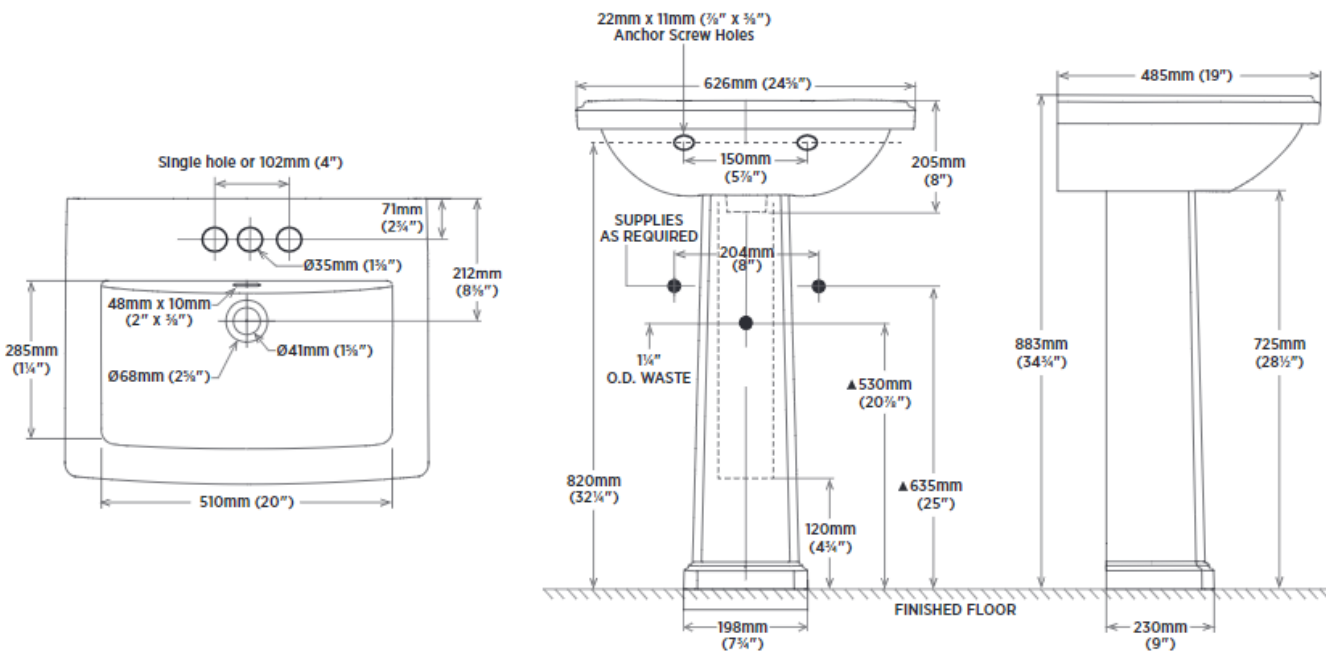

FRANCISCA

Pedestal Lavatory

Product Specifications

Features

- Fine fireclay
- Rear overflow hole
- Single hole or 4" faucet center
- Mounting hardware supplied
- Faucet not included

Overall Size

- 24⁵/₈" W x 19" D x 34³/₄" H

Compliance Certifications

- Meets or exceeds the following:
IAPMO cUPC
ASME A112.19.2 / CSA B45.1

Shipping

- Basin: Cube 2.73GW 48 lbs
- Leg: Cube 1.49GW 26 lbs

LXS10003 Basin with Single Hole
LXS10004 Basin with 4" Center
LXS10005 Pedestal Leg