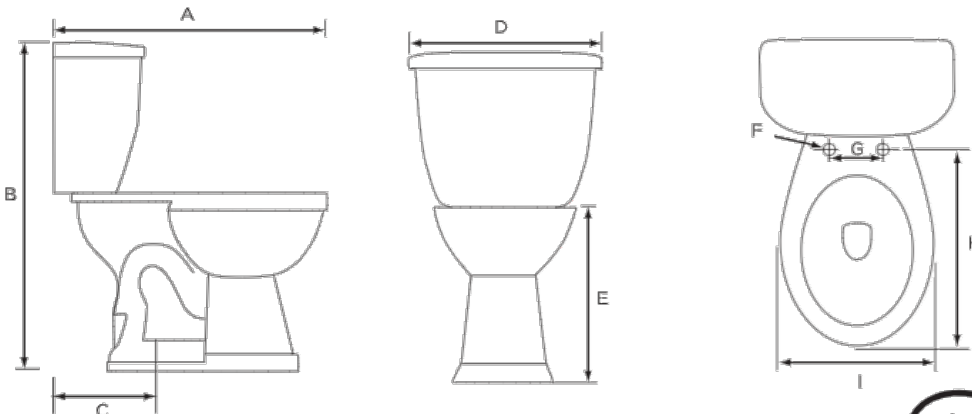

Lyra 1.6 Designer Series Elongated, Two-Piece, ADA, 12" Left-Hand Flush with Fluid Master 400A Ballcock

Product Specifications

Features

- Grade A Vitreous China
- ADA Compliant, 17" Height
- 2" Fully Glazed Trapway
- Siphon Jet Action Flushing
- Low Water Consumption of 1.6 GPF
- Tanks Equipped with Fluidmaster™ 400A Ballcock
- 12" Rough-In
- Color Matched Tank Lever
- Available in White or Biscuit
- Mainline Toilet Seat Sold Separately

Certifications

- IAPMO UPC
- ASME A112.19.2
- ADA ANSI A117.1
- 1000g MaP Rating

MLS036-027

MLS017-008

Bowl	Tank	A	B	C	D	E	F	G	H	I
MLS10008	MLS10013	29-1/3"	31-1/4"	12"	17"	17"	1/2"	5-1/2"	18-1/2"	14"

All dimensions listed are nominal. Mainline® reserves the right to make product and material changes at any time without notice.