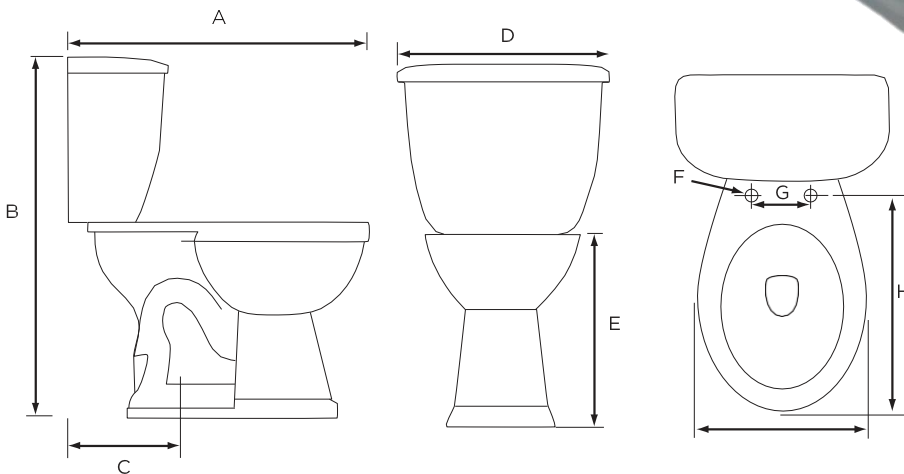

Certifications

- IAPMO cUPC
- ASME A112.19.2
- US EPA WaterSense
- ADA ANSI A117.1
- 1000g MaP Rating

To Submit	Bowl	Tank	A	B	C	D	E	F	G	H	I
	MLS10040	MLS10429	27-3/4"	31-1/4"	10"	16-1/2"	17"	1/2"	5-1/2"	18-1/2"	14-1/2"

All dimensions listed are nominal. Mainline® reserves the right to make product and material changes at any time without notice.

Contact your sales representative for more information or visit our website at mainlinecollection.com