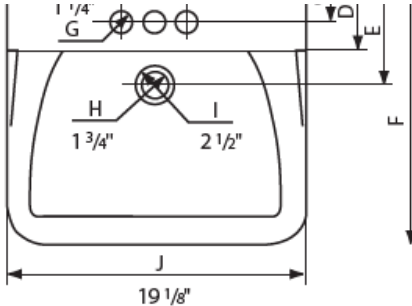

### Features

- Grade A Vitreous China
- 19-1/8" x 17-3/8" Rectangle
- 4" Center
- Integral Front Overflow
- ADA Compliant
- Available in White

### Certifications

- IAPMO UPC
- ASME A112.19.2
- ADA ANSIA117.1

**MLS10001**

To Submit	Bowl	Color	Weight	A	B	C	D	E	F	G	H	I	J
	MLS10001	White	32.3 lbs.	8-1/2"	4"	2-3/8"	4-1/8"	7-1/2"	17-3/8"	1-1/4"	1-3/4"	2-1/2"	19-1/8"