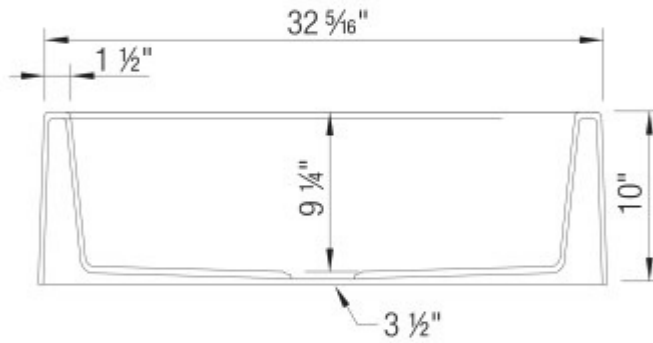

SILGRANIT® Single Bowl Apron Front

LUXART®

Product Specifications

Contact your sales representative for more information or visit our website at luxartcollection.com