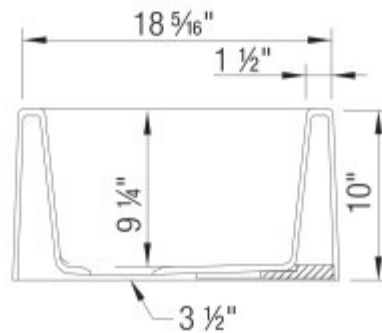

SILGRANIT® Single Bowl Apron Front

LUXART®

Product Specifications

Contact your sales representative for more information or visit our website at luxartcollection.com