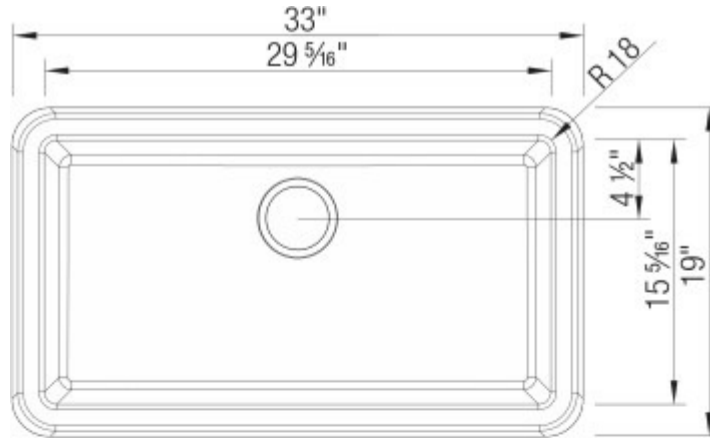

SILGRANIT® Single Bowl Apron Front

LUXART®

Product Specifications

Contact your sales representative for more information or visit our website at luxartcollection.com