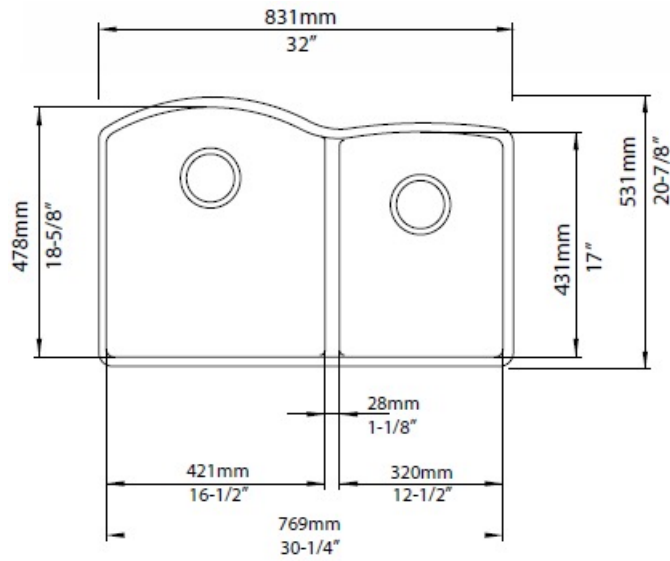

SILGRANIT®

LUXART®

Double Bowl 60/40 Offset Low Divide Undermount

Product Specifications

Contact your sales representative for more information or visit our website at luxartcollection.com

Revised 5/26/2021