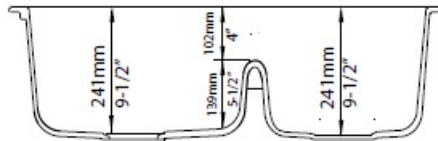

SILGRANIT®

LUXART®

Double Bowl 60/40 Offset Low Divide Undermount

Product Specifications

Contact your sales representative for more information or visit our website at luxartcollection.com

Revised 5/26/2021