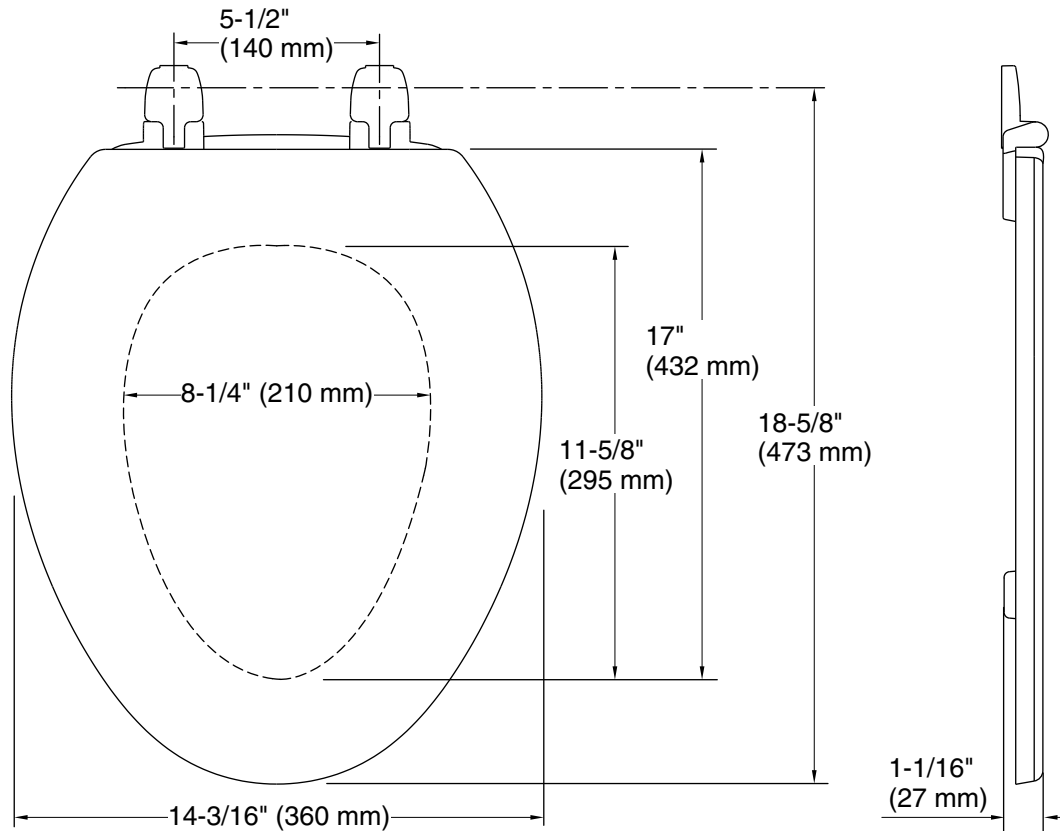

### Technical Information

All product dimensions are nominal.

Seat shape type: Elongated  
Seat front type: Closed-front  
Seat-mounting holes: 5-1/2" (140 mm)