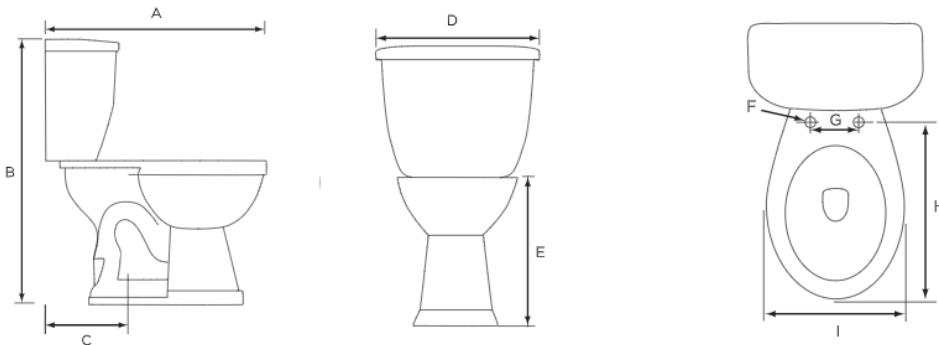

Lynx 1.6 Elongated, Two-Piece, Standard Height, 12" Right-Hand Flush

Product Specifications

Features

- Grade A Vitreous China
- Standard Height of 15-1/2"
- 2" Fully Glazed Trapway
- Siphon Jet Action Flushing
- Low Water Consumption of 1.6 GPF
- Color Matched Tank Lever
- Available in White Only
- 12" Rough-In
- Mainline Toilet Seat Sold Separately

Certifications

- IAPMO UPC
- ASME A112.19.2
- 800 MaP Rating

MLS013-010

Bowl	Tank	A	B	C	D	E	F	G	H	I
MLS10010	MLS10013	29-3/8"	31"	12"	18-1/4"	15-1/2"	1/2"	5-1/2"	18-1/2"	14-1/2"

All dimensions listed are nominal. Mainline® reserves the right to make product and material changes at any time without notice.