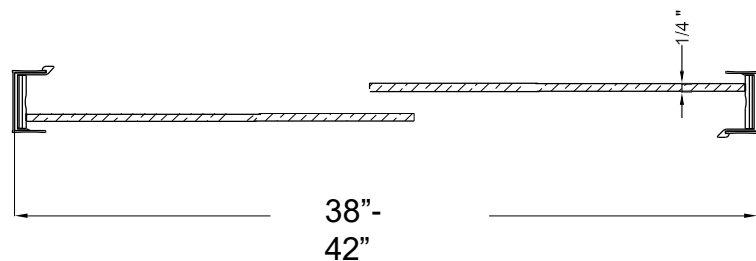

All dimensions are subject to change and variation without notice.

Revised 1/26/2022