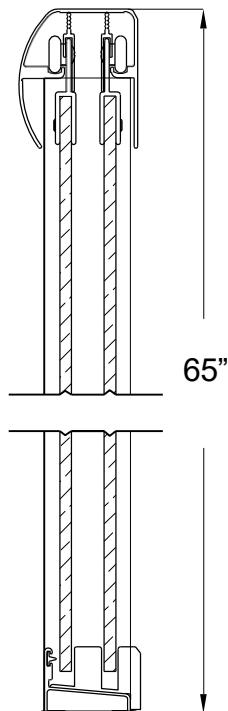

FRAMELESS SLIDING SHOWER DOOR

Model# MMSS4265-CL

FITS OPENING 38" TO 42"W X 65"H
ENTRY WALK THROUGH OPENING: 19-1/4"

Clear Glass

Available in: Brushed Nickel, Oil Rubbed Bronze and Silver

1/4" tempered safety glass

An anodized aluminum frame

Through-the-glass towel bars and hangers

An elegantly styled header

Safe Slider™ clip keeps doors gliding smooth

Bottom track designed for easy cleaning

Up to 3/4" adjustment for out of square walls

Clear

All dimensions are subject to change and variation without notice.

Revised 1/26/2022