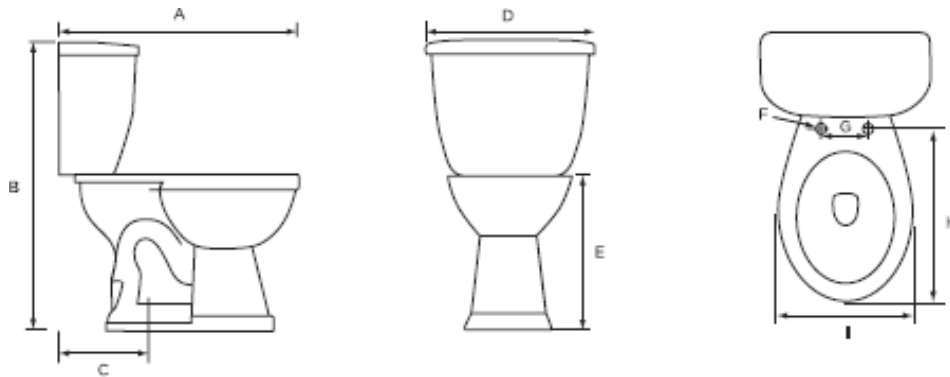

Aquila, White Two-Piece Round Front 0.8 Left-Hand Flush 12" Rough-in Toilet Kit

Product Specifications

Features

- Grade A Vitreous China
- Bowl Height of 15 1/2"
- 1 5/8" Fully Glazed Trapway
- 0.8 Gallons / 3.0 Liters Per Flush
- Ultra High Efficiency Toilet
- 12" Rough-In
- Left Hand Flush Lever
- Extra Large Footprint Bowl Design
- Mainline Toilet Seat Sold Separately

Certifications

- IAPMO cUPC Green
- ASME A112.19.2 / CSA B45.1
- Vitreous China Fixtures
- US EPA WaterSense
- MaP tested 800g
- Calgreen and LEED compliant

Bowl	Tank	A	B	C	D	E	F	G	H	I
MLS10425	MLS10427	26"	30-7/8"	12"	17-7/8"	15-1/2"	5/8"	5-1/2"	16-1/2"	14-3/8"