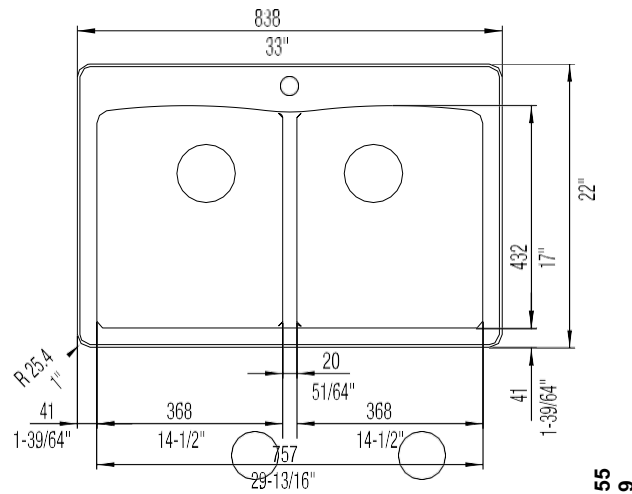

SILGRANIT® Double Bowl 50/50 Dual Mount

Product Specifications

KNOCKOUT HOLE LOCATIONS

Pre-drilled for single hole faucet.

- Distance between A & B - 10"
- Distance between B and hole - 4"
- Distance between hole and C - 4"
- Distance between C & D - 10"

Contact your sales representative for more information or visit our website at luxartcollection.com