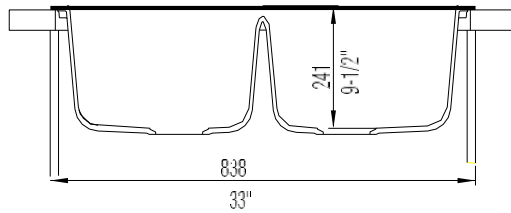

Product Specifications

KNOCKOUT HOLE LOCATIONS

Pre-drilled for single hole faucet.

- Distance between A & B - 10"
- Distance between B and hole - 4"
- Distance between hole and C - 4"
- Distance between C & D - 10"

Contact your sales representative for more information or visit our website at luxartcollection.com