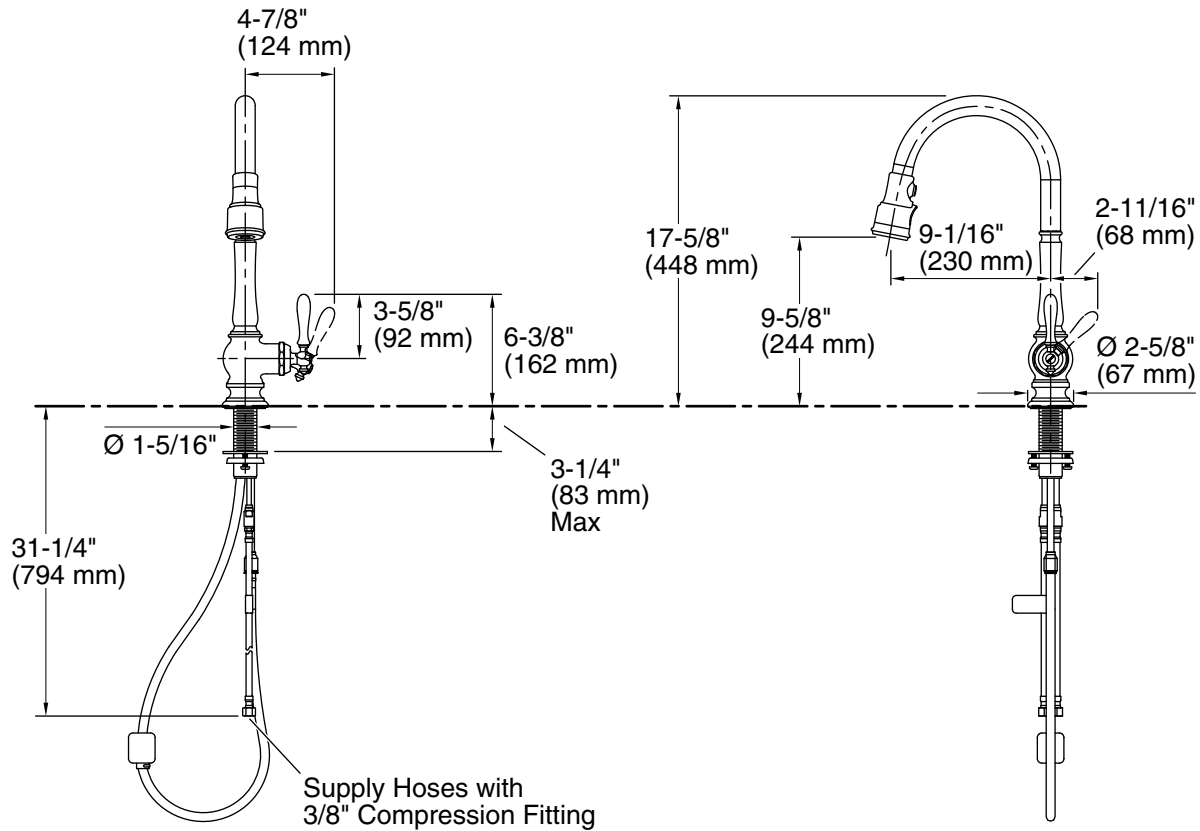

Features

- Unique three-function pull-down sprayhead allows you to tackle kitchen tasks such as cleaning, rinsing, and filling with Sweep spray, BerrySoft spray and aerated stream.
- KOHLER ceramic disc valves exceed industry longevity standards for a lifetime of durable performance.
- ProMotion® technology's light, quiet braided hose and swiveling ball joint make the pull-down sprayhead easier and more comfortable to use.
- MasterClean™ sprayface features an easy-to-clean surface that withstands mineral buildup.
- High-arch 360° rotating swing spout offers vertical clearance for tall cookware and pitchers.
- Single lever handle is simple to use and makes adjusting water temperature easy.
- Temperature memory allows faucet to be turned on and off at the temperature set during prior usage.
- 1.5 gpm (5.7 lpm) maximum flow rate at 60 psi (4.14 bar).
- DockNetik® secure docking system locks sprayhead into place when not in use.

Adapters, Rough-in and Extension Kits

1012715 Range: 3-1/4" (83 mm) -
5-3/8" (137 mm)

Optional Products/Accessories

K-99272 Three-Hole Kitchen Faucet Escutcheon

ADA **CSA B651**

Codes/Standards

ASME A112.18.1/CSA B125.1
NSF/ANSI 61
NSF/ANSI 372
All applicable US Federal and State material regulations
DOE - Energy Policy Act 1992
California Energy Commission (CEC)
ADA
ICC/ANSI A117.1
CSA B651

Technical Information

All product dimensions are nominal.

Spout:

Spout reach: 9-1/16" (231 mm)

Notes

Install this product according to the installation guide.

Meets all local plumbing codes for backflow prevention requirements.