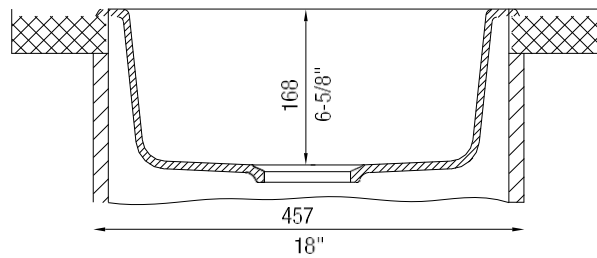

SILGRANIT® Round Bar Sink Dual Mount

LUXART®

Product Specifications

Contact your sales representative for more information or visit our website at luxartcollection.com

Revised 5/26/2021