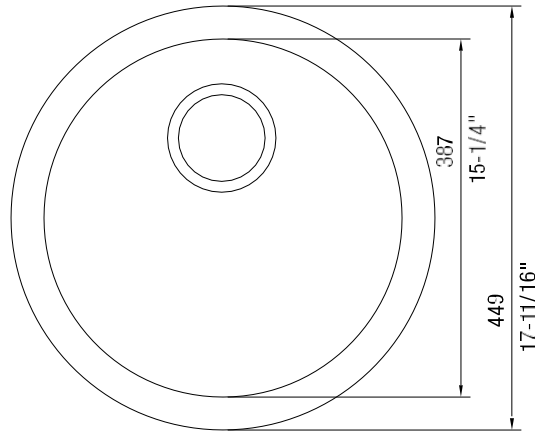

SILGRANIT® Round Bar Sink Dual Mount

LUXART®

Product Specifications

Contact your sales representative for more information or visit our website at luxartcollection.com

Revised 5/26/2021