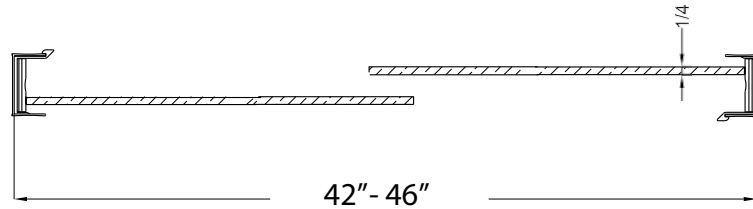

All dimensions are subject to change and variation without notice.

Revised 1/26/2022