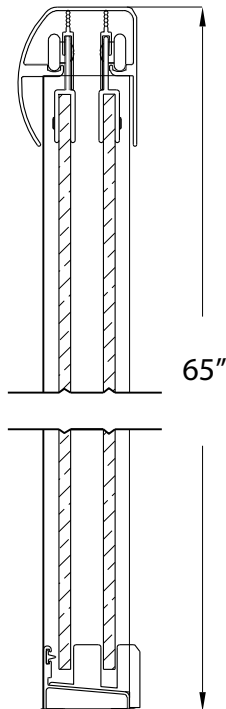

FRAMELESS SLIDING SHOWER DOOR

Model #: MMSS4665-CL

FITS OPENING 42" TO 46" W X 65" H

Clear Glass

Available in: Brushed Nickel, Oil Rubbed Bronze and Silver

1/4" tempered safety glass

An anodized aluminum frame

Through-the-glass towel bars and hangers

An elegantly styled header

Safe Slider™ clip keeps doors gliding smooth

Bottom track designed for easy cleaning

Up to 3/4" adjustment for out of square walls

Doors are backed by a Limited Lifetime Warranty

H2OFF® Clean Glass Technology is applied to the inside surface of the glass.

Backed by a 10-Year Warranty

WAMM® We All Make Mistakes® Program

Brushed Nickel Finish Pictured

Clear

All dimensions are subject to change and variation without notice.