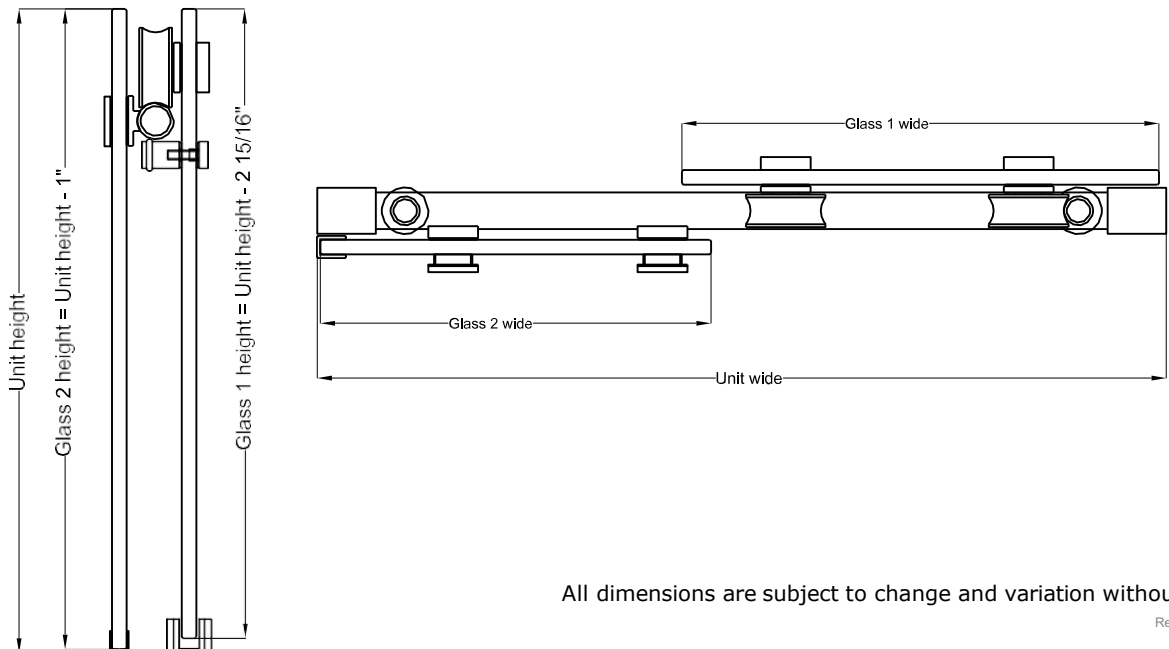

All dimensions are subject to change and variation without notice.

Revised 1/26/2022