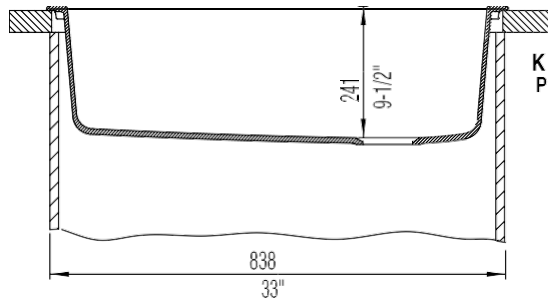

OPTIONAL ACCESORIES

- Celcon Disposal Flange with Strainer/Stopper: LX125
- Celcon Basket Strainer: LX105

CODE/STANDARDS COMPLIANCE

ANSI Z124.6-97
IAPMO/UPC listed

NOMINAL DIMENSIONS

| OVERALL | CUTOUT SIZE | BOWL DEPTH | DRAIN DIAMETER |
|-------------|----------------------------|------------|----------------|
| 33-1/2"X22" | Refer to supplied template | 9-1/2" | 3-1/2" |

DFX cutout templates (Undermount and Drop-in versions) available on our website

All dimensions listed are nominal. Luxart® reserves the right to make product and material changes at any time without notice.

Contact your sales representative for more information or visit our website at luxartcollection.com

SILGRANIT® Single Bowl Dual Mount

LUXART®

Product Specifications

KNOCKOUT HOLE LOCATIONS
Pre-drilled for single-hole faucet.