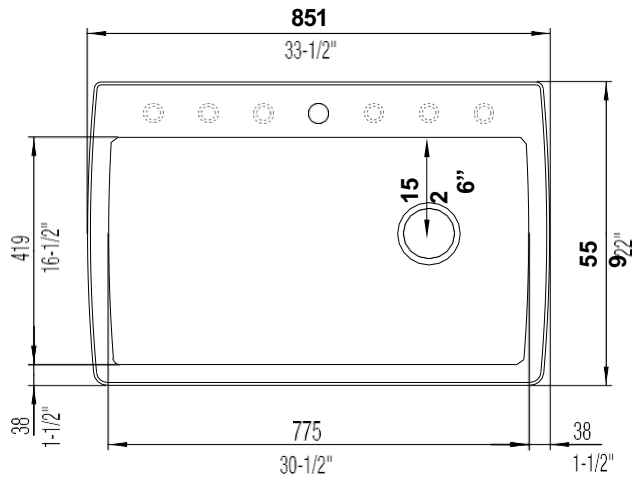

Model LX440194 shown in ANTHRACITE
** basket strainer not included*

FEATURE

- Required outside cabinet: 33" (drop-in), 36" (undermount)
- 80% solid granite
- Heat resistant up to 536°F
- Unsurpassed cleanability backed by industry leading 7 patents!
- Resistant to scratches, stains and all household acids and alkali solutions
- Template provided
- Undermount clips NOT included
- 1/2" deck thickness
- Versatile dual deck design can be installed as a drop-in or undermount
- Limited lifetime warranty

OPTIONAL ACCESORIES

- Celcon Disposal Flange with Strainer/Stopper: LX125
- Celcon Basket Strainer: LX105

CODE/STANDARDS COMPLIANCE

ANSI Z124.6-97
IAPMO/UPC listed

NOMINAL DIMENSIONS

| OVERALL | CUTOUT SIZE | BOWL DEPTH | DRAIN DIAMETER |
|-------------|----------------------------|------------|----------------|
| 33-1/2"X22" | Refer to supplied template | 9-1/2" | 3-1/2" |

DFX cutout templates (Undermount and Drop-in versions) available on our website

All dimensions listed are nominal. Luxart® reserves the right to make product and material changes at any time without notice.

Contact your sales representative for more information or visit our website at luxartcollection.com

SILGRANIT® Single Bowl Dual Mount

LUXART®

Product Specifications

KNOCKOUT HOLE LOCATIONS
Pre-drilled for single-hole faucet.