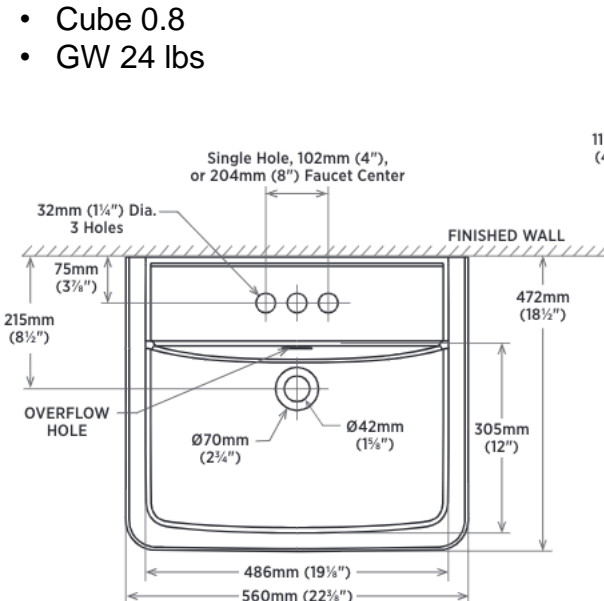

#### Overall Size

- 560mm W x 472mm D x 860mm H 22" W x 18½" D x 33⅞" H

##### Basin:

- Cube 2.63
- GW 43 lbs

##### Leg:

- Cube 0.8
- GW 24 lbs

**LXS10010 White Basin Single Hole**  
**LXS10011 White Basin 4" Center Faucet**  
**LXS10012 White Basin 8" Center Faucet**  
**LXS10013 Pedestal Leg**

All dimensions listed are nominal. Luxart® reserves the right to make product and material changes at any time without notice.