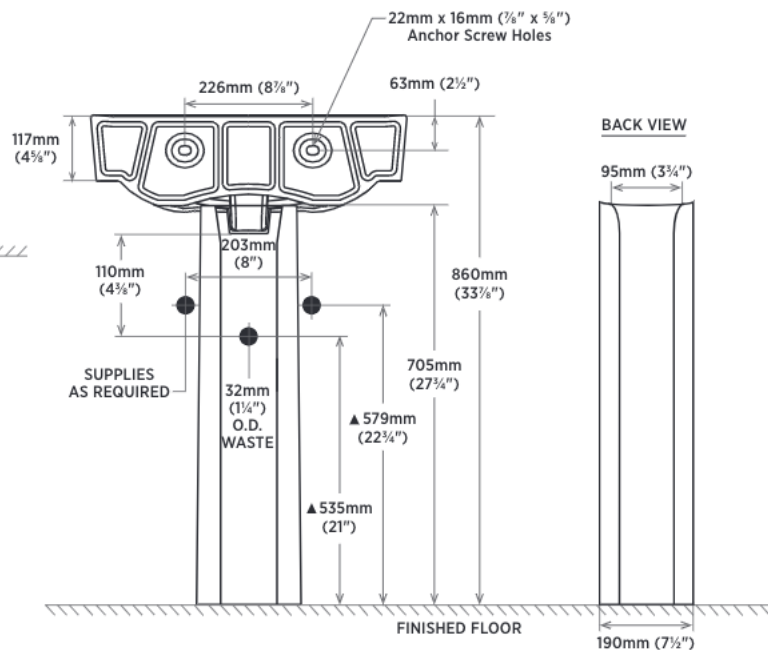

#### Overall Size

- 560mm W x 472mm D x 860mm H 22" W x 18½" D x 33⅞" H

##### Basin:

- Cube 2.63
- GW 43 lbs

##### Leg:

- Cube 0.8
- GW 24 lbs

**LXS10010 White Basin Single Hole**  
**LXS10011 White Basin 4" Center Faucet**  
**LXS10012 White Basin 8" Center Faucet**  
**LXS10013 Pedestal Leg**

All dimensions listed are nominal. Luxart® reserves the right to make product and material changes at any time without notice.