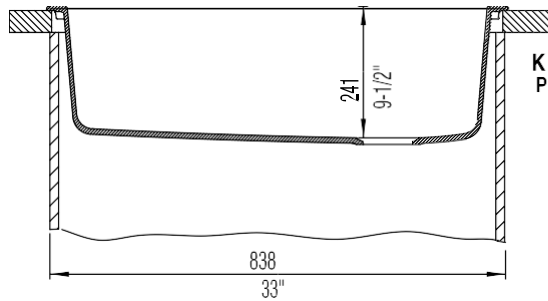

Model LX440194 shown in ANTHRACITE
* basket strainer not included

FEATURES

- Required outside cabinet: 33" (drop-in), 36" (undermount)
- 80% solid granite
- Heat resistant up to 536°F
- Unsurpassed cleanability backed by industry leading 7 patents!
- Resistant to scratches, stains and all household acids and alkali solutions
- Template provided
- Undermount clips NOT included
- 1/2" deck thickness
- Versatile dual deck design can be installed as a drop-in or undermount
- Limited lifetime warranty

OPTIONAL ACCESORIES

- Celcon Disposal Flange with Strainer/Stopper: LX125
- Celcon Basket Strainer: LX105

CODE/STANDARDS COMPLIANCE

ANSI Z124.6-97
IAPMO/UPC listed

NOMINAL DIMENSIONS

OVERALL	CUTOUT SIZE	BOWL DEPTH	DRAIN DIAMETER
33-1/2"X22"	Refer to supplied template	9-1/2"	3-1/2"

DFX cutout templates (Undermount and Drop-in versions) available on our website

All dimensions listed are nominal. Luxart® reserves the right to make product and material changes at any time without notice.

Contact your sales representative for more information or visit our website at luxartcollection.com

SILGRANIT® Single Bowl Dual Mount

Product Specifications

KNOCKOUT HOLE LOCATIONS
Pre-drilled for single-hole faucet.