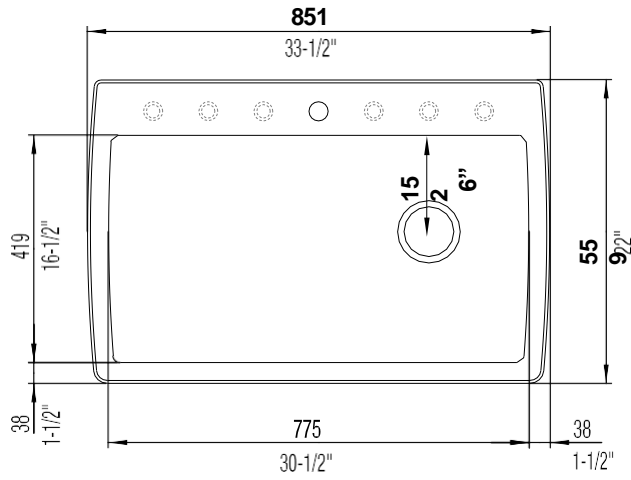

Model LX440194 shown in ANTHRACITE
* basket strainer not included

FEATURES

- Required outside cabinet: 33" (drop-in), 36" (undermount)
- 80% solid granite
- Heat resistant up to 536°F
- Unsurpassed cleanability backed by industry leading 7 patents!
- Resistant to scratches, stains and all household acids and alkali solutions
- Template provided
- Undermount clips NOT included
- 1/2" deck thickness
- Versatile dual deck design can be installed as a drop-in or undermount
- Limited lifetime warranty

OPTIONAL ACCESORIES

- Celcon Disposal Flange with Strainer/Stopper: LX125
- Celcon Basket Strainer: LX105

CODE/STANDARDS COMPLIANCE

ANSI Z124.6-97
IAPMO/UPC listed

NOMINAL DIMENSIONS

OVERALL	CUTOUT SIZE	BOWL DEPTH	DRAIN DIAMETER
33-1/2"X22"	Refer to supplied template	9-1/2"	3-1/2"

DFX cutout templates (Undermount and Drop-in versions) available on our website

All dimensions listed are nominal. Luxart® reserves the right to make product and material changes at any time without notice.

Contact your sales representative for more information or visit our website at luxartcollection.com

SILGRANIT® Single Bowl Dual Mount

Product Specifications

KNOCKOUT HOLE LOCATIONS
Pre-drilled for single-hole faucet.